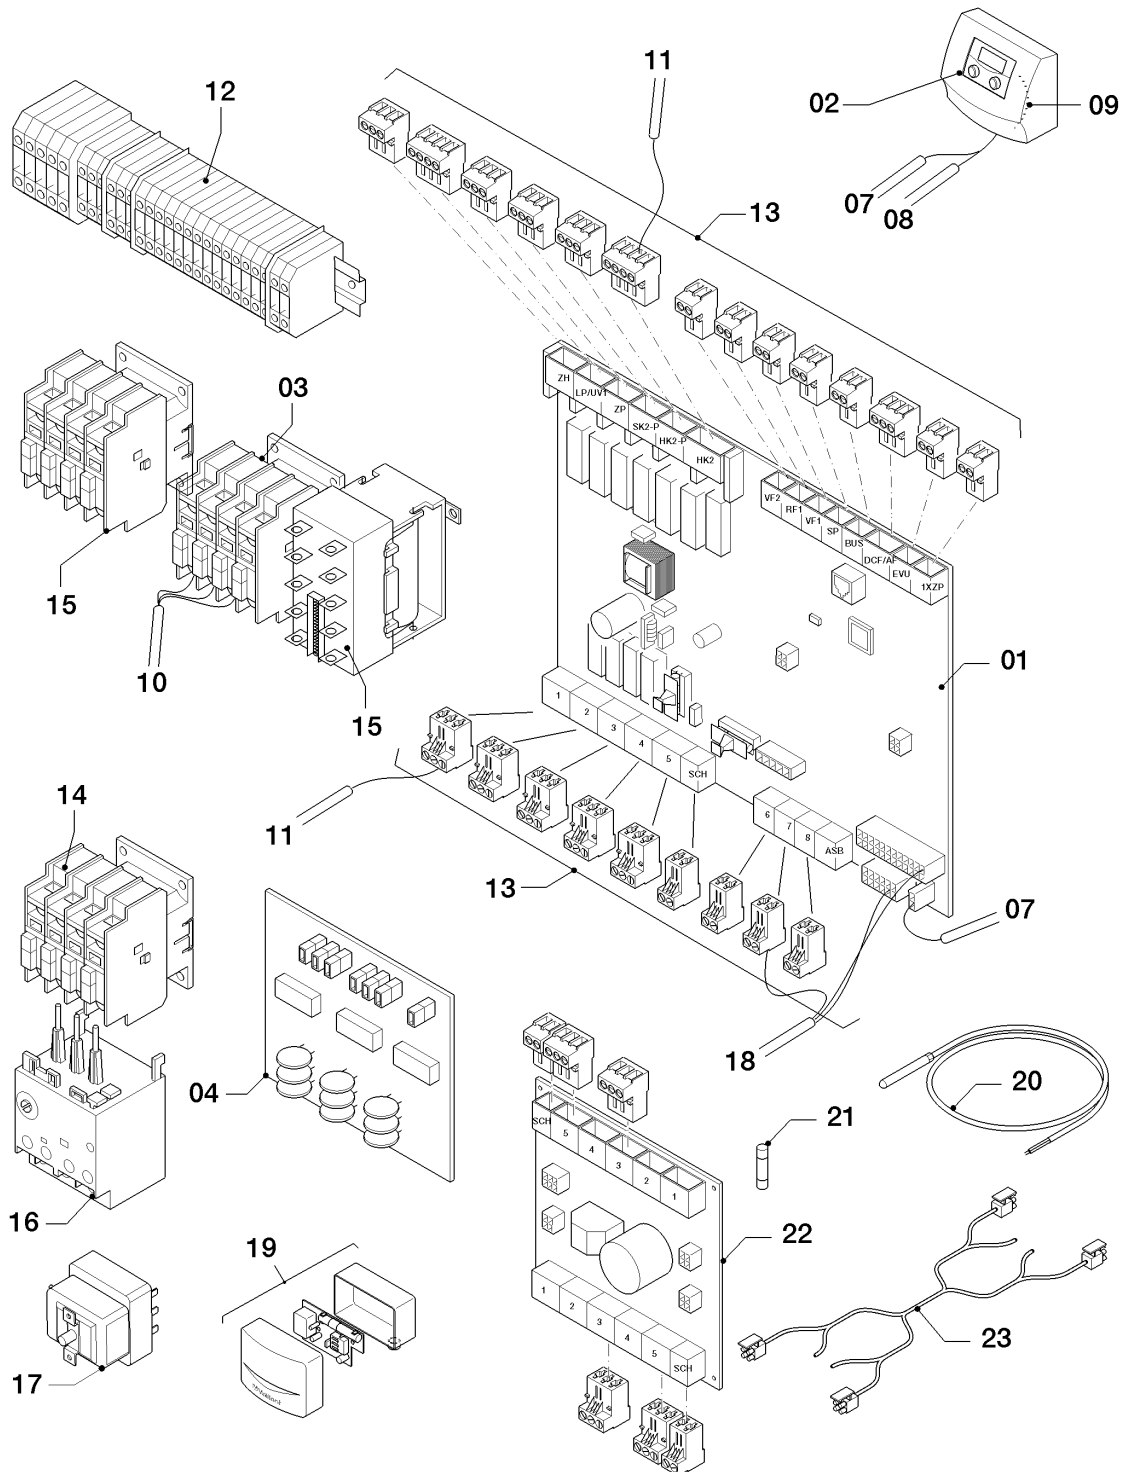

Heat Pump geoTHERM VWS 6-46/2

VWS 81/2 230V

12 - Electronic box

05 - 12 - 013.03