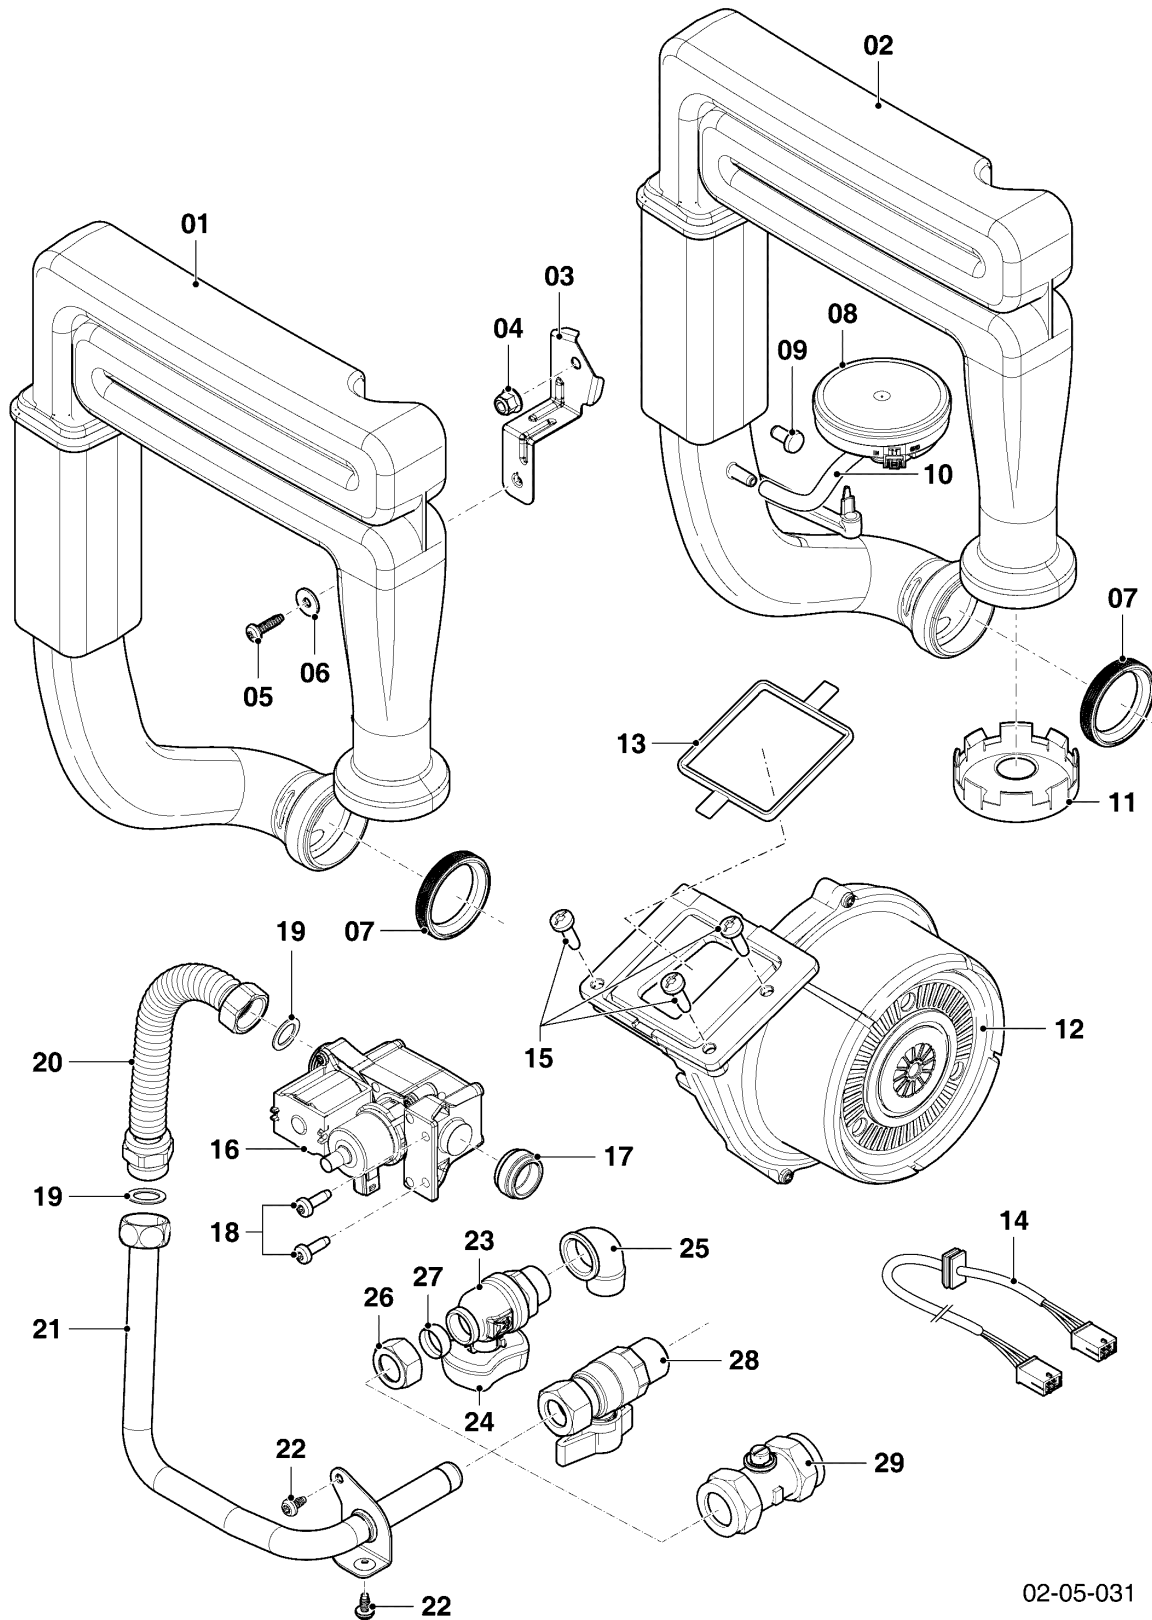

ecoTEC VU (condensing)

VU 256/5-7 (exclusive 627)

05 - Gas section

02-05-031

ecoTEC VU (condensing)

VU 256/5-7 (exclusive 627)

05 - Gas section

Pos.	Article	Description	Note
01	0020223033	Air inlet duct	
02	-	-	not for GB
03	0020135151	Support air inlet duct	with parts 05,06,07
04	0020026537	Nut, M6 (PK5)	
05	0020133833	Screw, (PK10)	
06	0020135152	Washer, (PK10)	
07	0020135149	Gasket air inlet duct	
08	-	-	not for GB
09	-	-	not for GB
10	-	-	not for GB
11	-	-	not for GB
12	0020209512	Fan	with parts 13,15,18
13	193594	Gasket	
14	-	-	not for these appliances
15	193597	Screw, (PK10)	
16	0020209513	Gas control valve	with parts 17,18,19
17	0020195462	Gasket	
18	509685	Screw, (PK10)	
19	981142	Sealing ring, (PK10)	
20	0020209515	Gas pipe, flexible	with part 19
21	0020218787	Gas pipe (bottom)	with parts 19,22
22	0020136643	Screw, (PK10)	
23	-	-	not for these appliances
24	-	-	not for these appliances
25	-	-	not for these appliances
26	-	-	not for these appliances
27	-	-	not for these appliances
28	-	-	not for these appliances
29	082782	Gas shut-off valve 15 x 15	