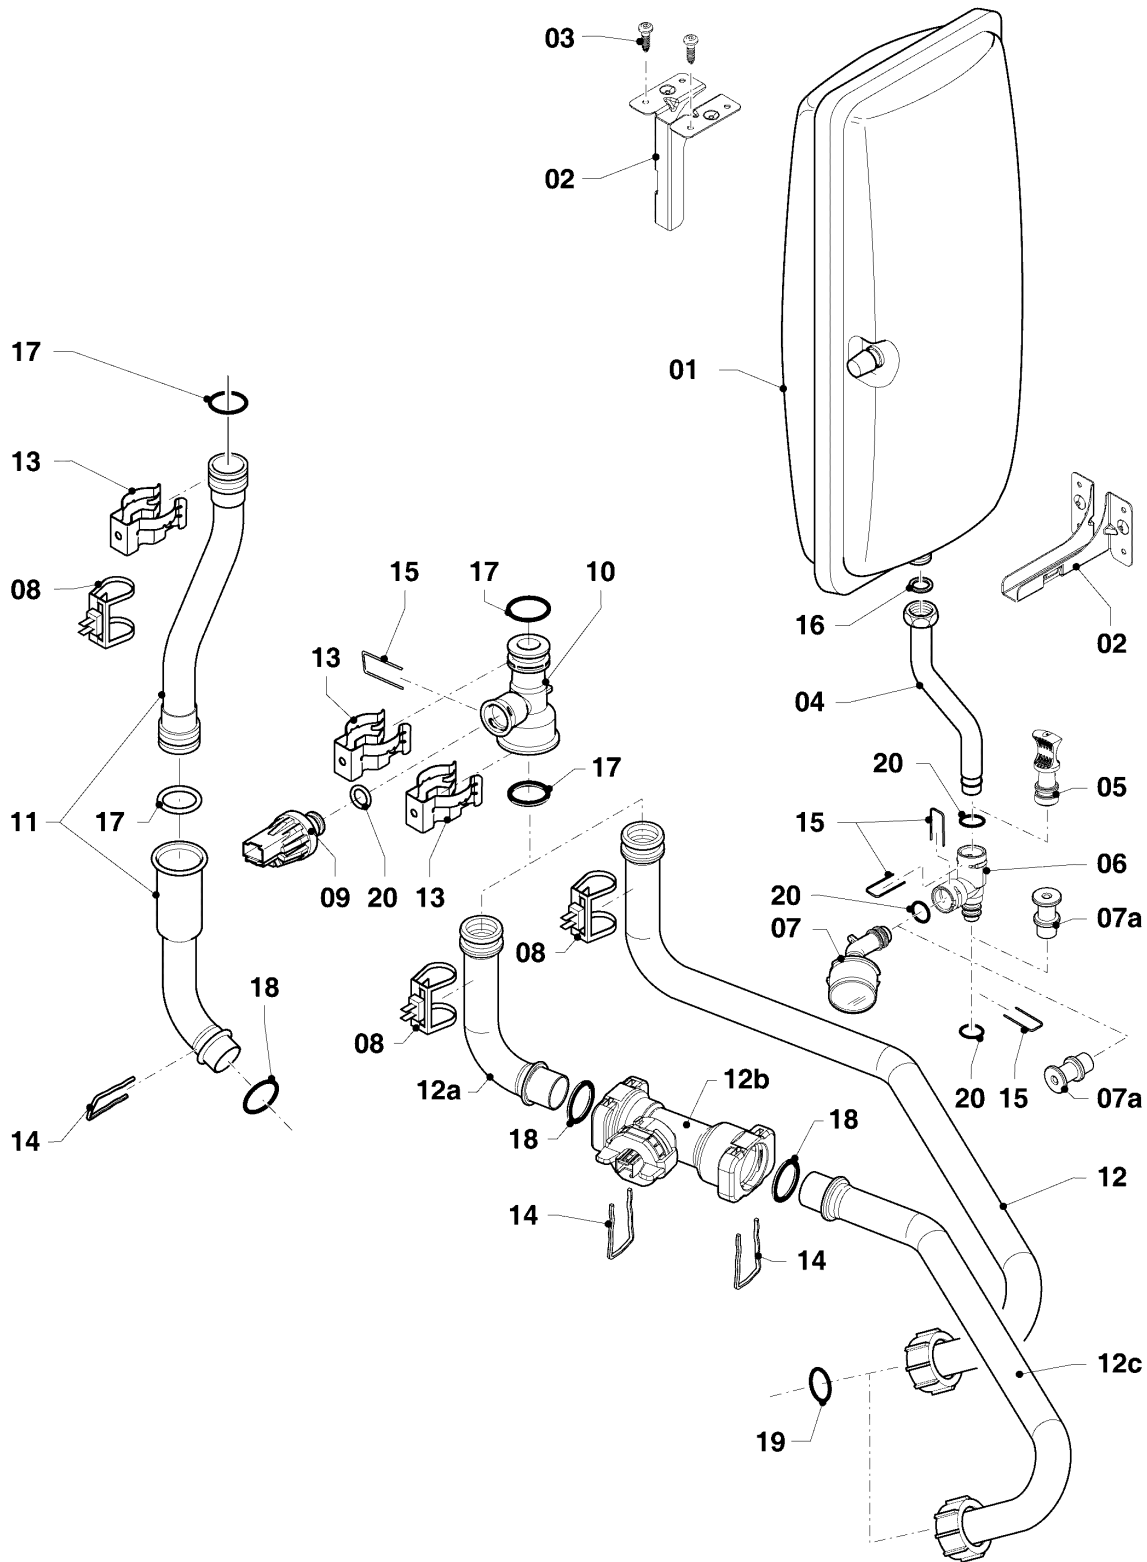

ecoTEC VU (condensing)

VU 256/5-7 (exclusive 627)

08b - Hydraulic parts

02-08-201.03

ecoTEC VU (condensing)

VU 256/5-7 (exclusive 627)

08b - Hydraulic parts

Pos.	Article	Description	Note
01	181051	Expansion vessel 10 ltr.	
02	0020144598	Support (expansion vessel)	with part 03
03	0020136643	Screw, (PK10)	
04	0020144605	Tube, expansion vessel	with parts 15,16,20
05	-	-	not for these appliances
06	0020144608	Adapter	with parts 15,20
07	0020144606	Pressure gauge	with parts 15,20
07a	-	-	not for these appliances
08	193592	Sensor NTC (CH flow/CH return)	
09	0020059717	Sensor (water pressure)	with parts 15,20
10	0020087657	Adapter	with parts 15,17,20
11	0020068956	Connection tube (kit)	with parts 17,18
12	-	-	not for these appliances
12a	0020178129	Tube	with parts 13,14,17,18
12b	0020045923	Sensor (Vortex, DN15)	with part 18
12c	0020178130	Tube	with parts 14,18,19
13	103417	Clip, (PK10)	
14	178992	Clip, (PK10)	
15	0020107694	Clip, (PK5)	
16	981149	Sealing ring, (PK10)	
17	103415	O-ring, (PK10)	
18	193537	O-ring, (PK10)	
19	193539	O-ring, (PK10)	
20	178993	O-ring, (PK10)