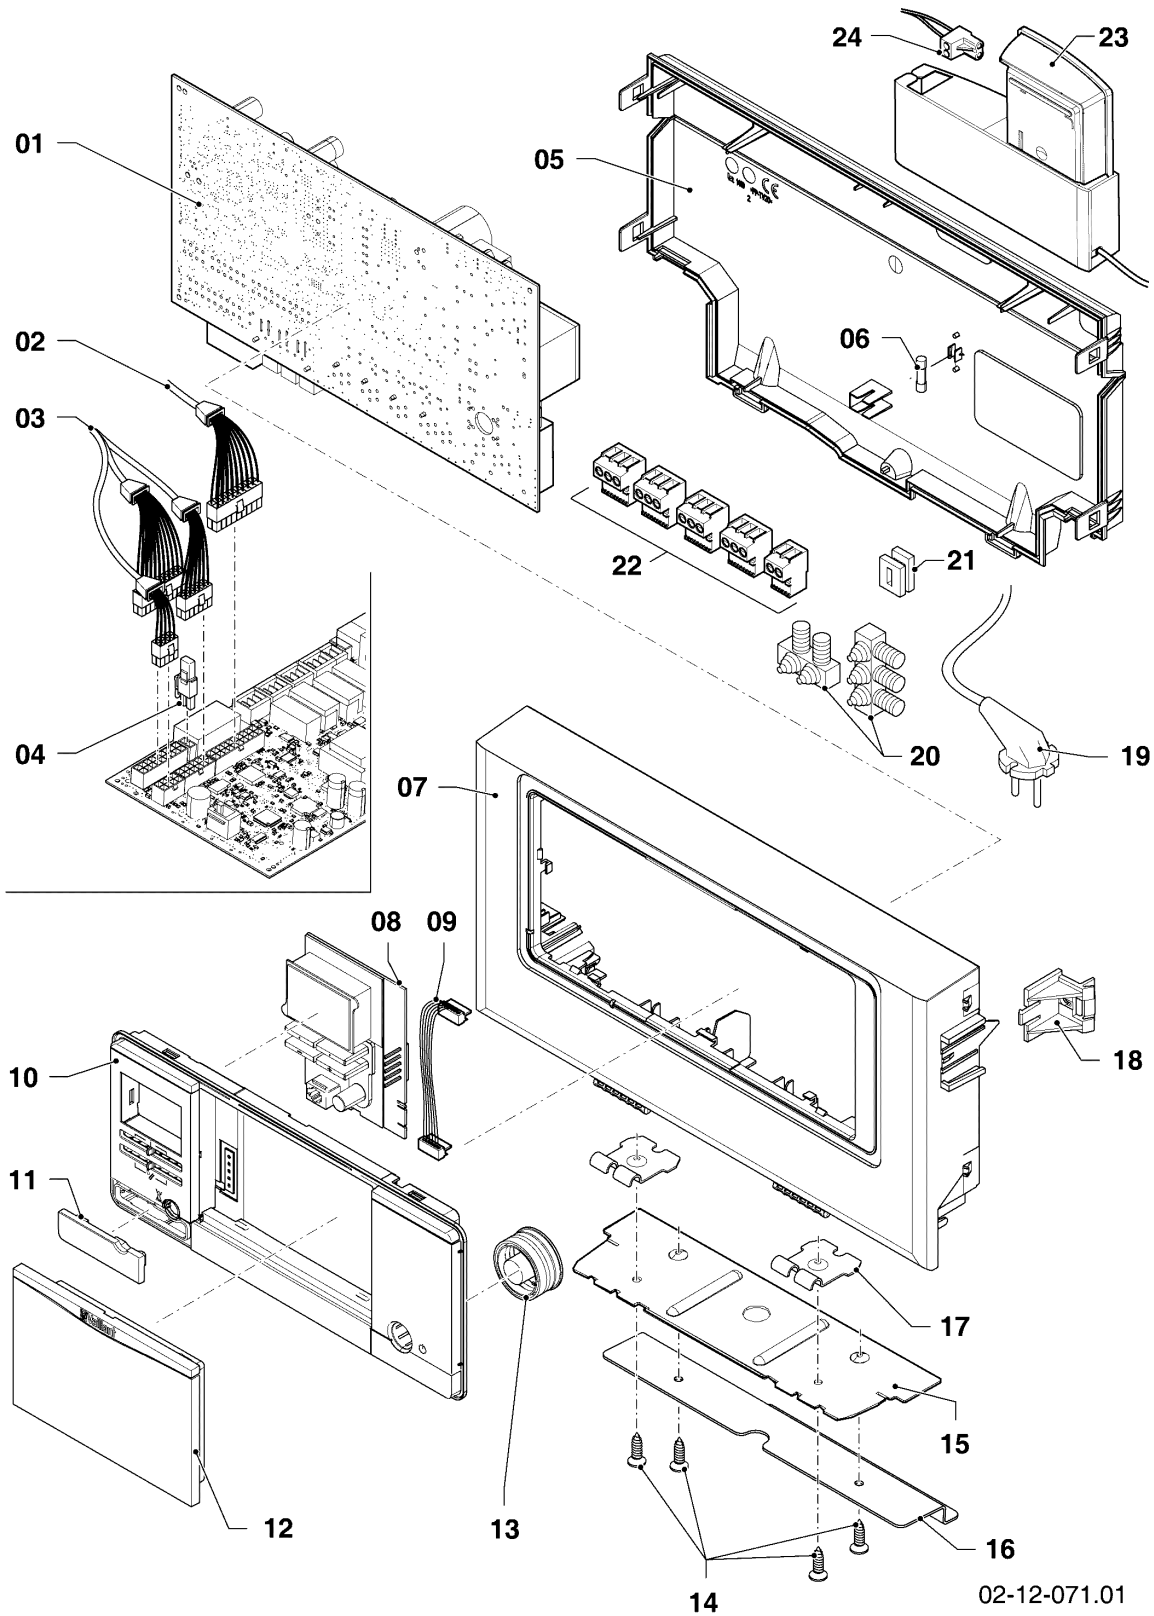

ecoTEC VU (condensing)

VU 256/5-7 (exclusive 627)

12 - Control box

ecoTEC VU (condensing)

VU 256/5-7 (exclusive 627)

12 - Control box

Pos.	Article	Description	Note
01	0020234139	PCB	with part 22
02	0020223031	Wiring harness	
03	0020209532	Wiring harness	
04	0020242593	Plug, gas coding (E)	for natural gas H
04	0020242592	Plug, gas coding (LPG)	for propane P
05	0020136635	Casing back	with part 06
06	0020067507	Fuse, 2,0 A T2H (PK10)	
07	0020136631	Casing, front (plus)	with parts 10,11,12,13
08	0020186728	Display	
09	0020136630	Cable, display	
10	-	-	not available as spare part, see pos. no. 07
11	0020136640	Cover diagnostic connector	
12	0020136633	Cover control (plus)	
13	0020136642	Button power switch (plus)	
14	0020136643	Screw, (PK10)	
15	-	-	not for these appliances
16	-	-	not for these appliances
17	0020144611	Support, control box (PK2)	with part 14
18	193583	Support, (PK2)	
19	-	-	not for GB
20	078533	Cable fixation	
21	139438	Black plastic filler control box	
22	0020136646	Connector ProE (Set)	
23	0020209541	Support, VR900 (with power supply)	
24	0020209542	Cable, VR900 (eBUS)