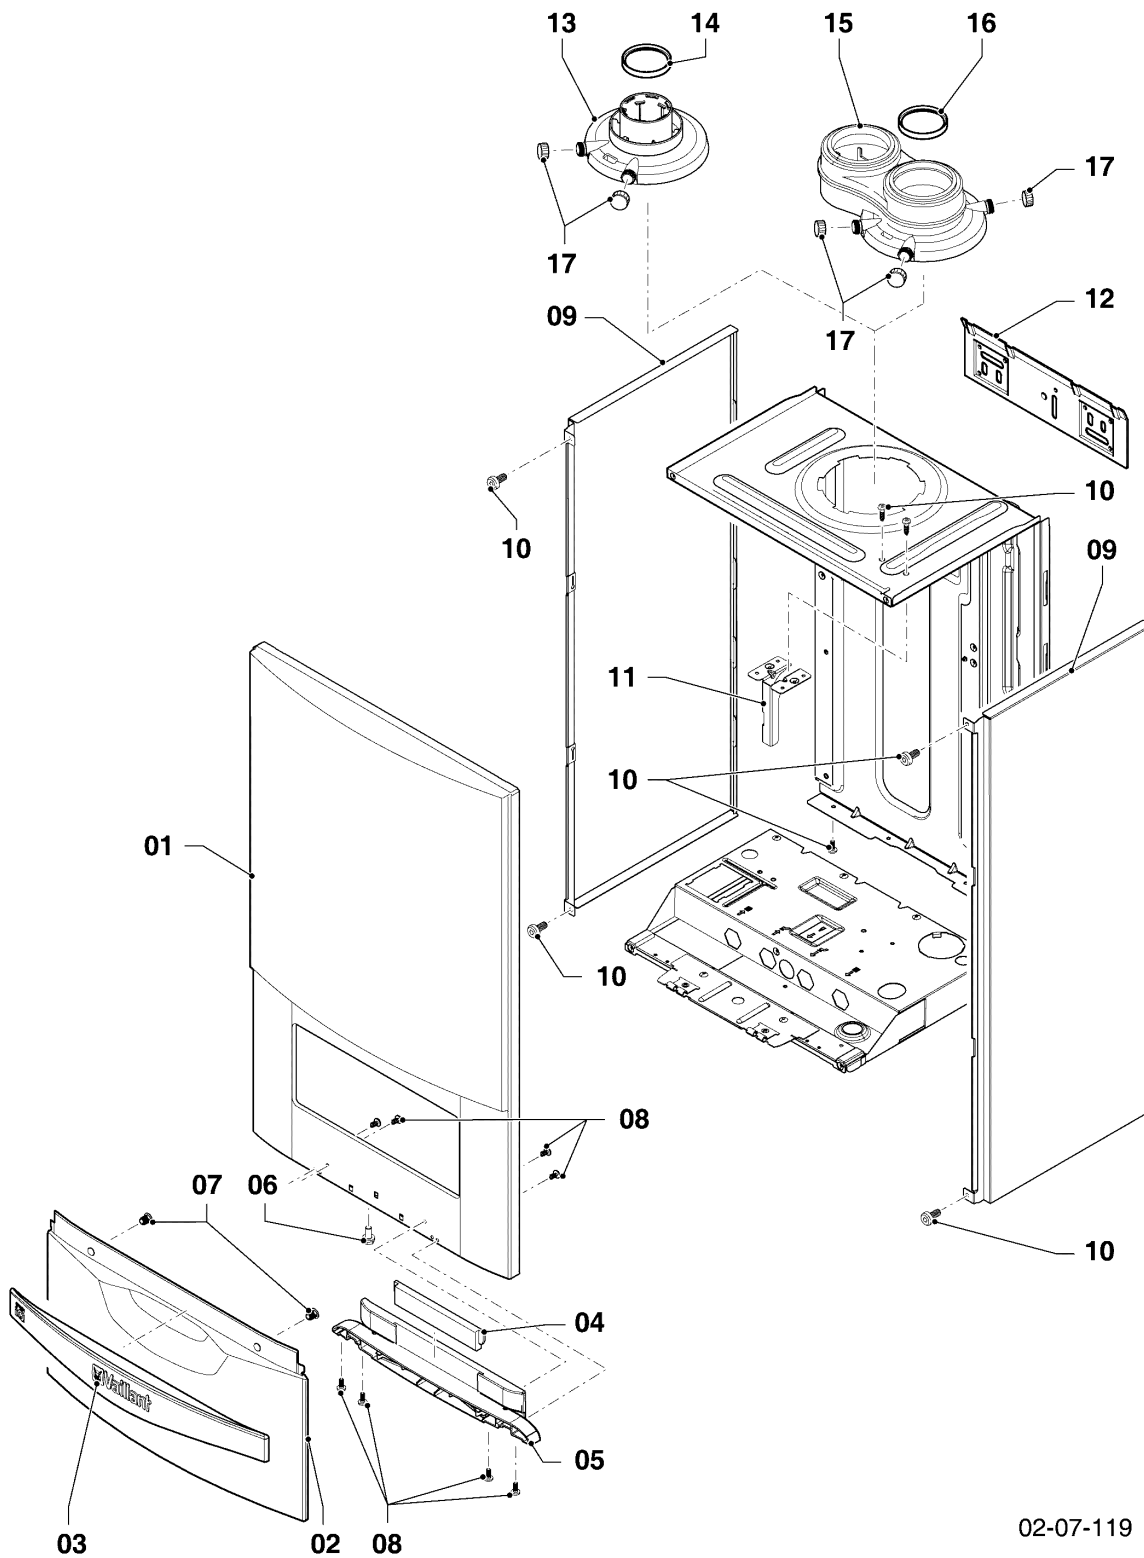

ecoTEC VU (condensing)

VU 256/5-7 (exclusive 627)

05 - Gas section

02-05-031

ecoTEC VU (condensing)

VU 256/5-7 (exclusive 627)

05 - Gas section

Pos.	Article	Description	Note
01	0020223033	Air inlet duct	
02	-	-	not for GB
03	0020135151	Support air inlet duct	with parts 05,06,07
04	0020026537	Nut, M6 (PK5)	
05	0020133833	Screw, (PK10)	
06	0020135152	Washer, (PK10)	
07	0020135149	Gasket air inlet duct	
08	-	-	not for GB
09	-	-	not for GB
10	-	-	not for GB
11	-	-	not for GB
12	0020209512	Fan	with parts 13,15,18
13	193594	Gasket	
14	-	-	not for these appliances
15	193597	Screw, (PK10)	
16	0020209513	Gas control valve	with parts 17,18,19
17	0020195462	Gasket	
18	509685	Screw, (PK10)	
19	981142	Sealing ring, (PK10)	
20	0020209515	Gas pipe, flexible	with part 19
21	0020218787	Gas pipe (bottom)	with parts 19,22
22	0020136643	Screw, (PK10)	
23	-	-	not for these appliances
24	-	-	not for these appliances
25	-	-	not for these appliances
26	-	-	not for these appliances
27	-	-	not for these appliances
28	-	-	not for these appliances
29	082782	Gas shut-off valve 15 x 15	

ecoTEC VU (condensing)

VU 256/5-7 (exclusive 627)

07 - Casing parts

02-07-119

ecoTEC VU (condensing)

VU 256/5-7 (exclusive 627)

07 - Casing parts

Pos.	Article	Description	Note
01	0020209521	Casing panels, front (exclusive)	with part 06
02	0020223036	Cover	with parts 03,05,07,08
03	0020209523	Handle	with part 07
04	0020141349	Plate, product name	
05	0020144595	Hinge	with part 08
06	105839	Screw, (PK10)	
07	0020068136	Magnet, (PK2)	
08	193538	Screw, (PK10)	
09	0020144593	Casing parts, side panel	with part 10
10	0020136643	Screw, (PK10)	
11	0020144598	Support (expansion vessel)	with part 10
12	180987	Support	
12	0020130588	Fastening kit (screws + plugs)	not shown
13	0020144596	Adapter, 60/100	with parts 14,17
14	981233	Lip seal EPDM (DN 60)	
15	-	-	not for these appliances
16	-	-	not for these appliances
17	147392	Cap, (PK5)	