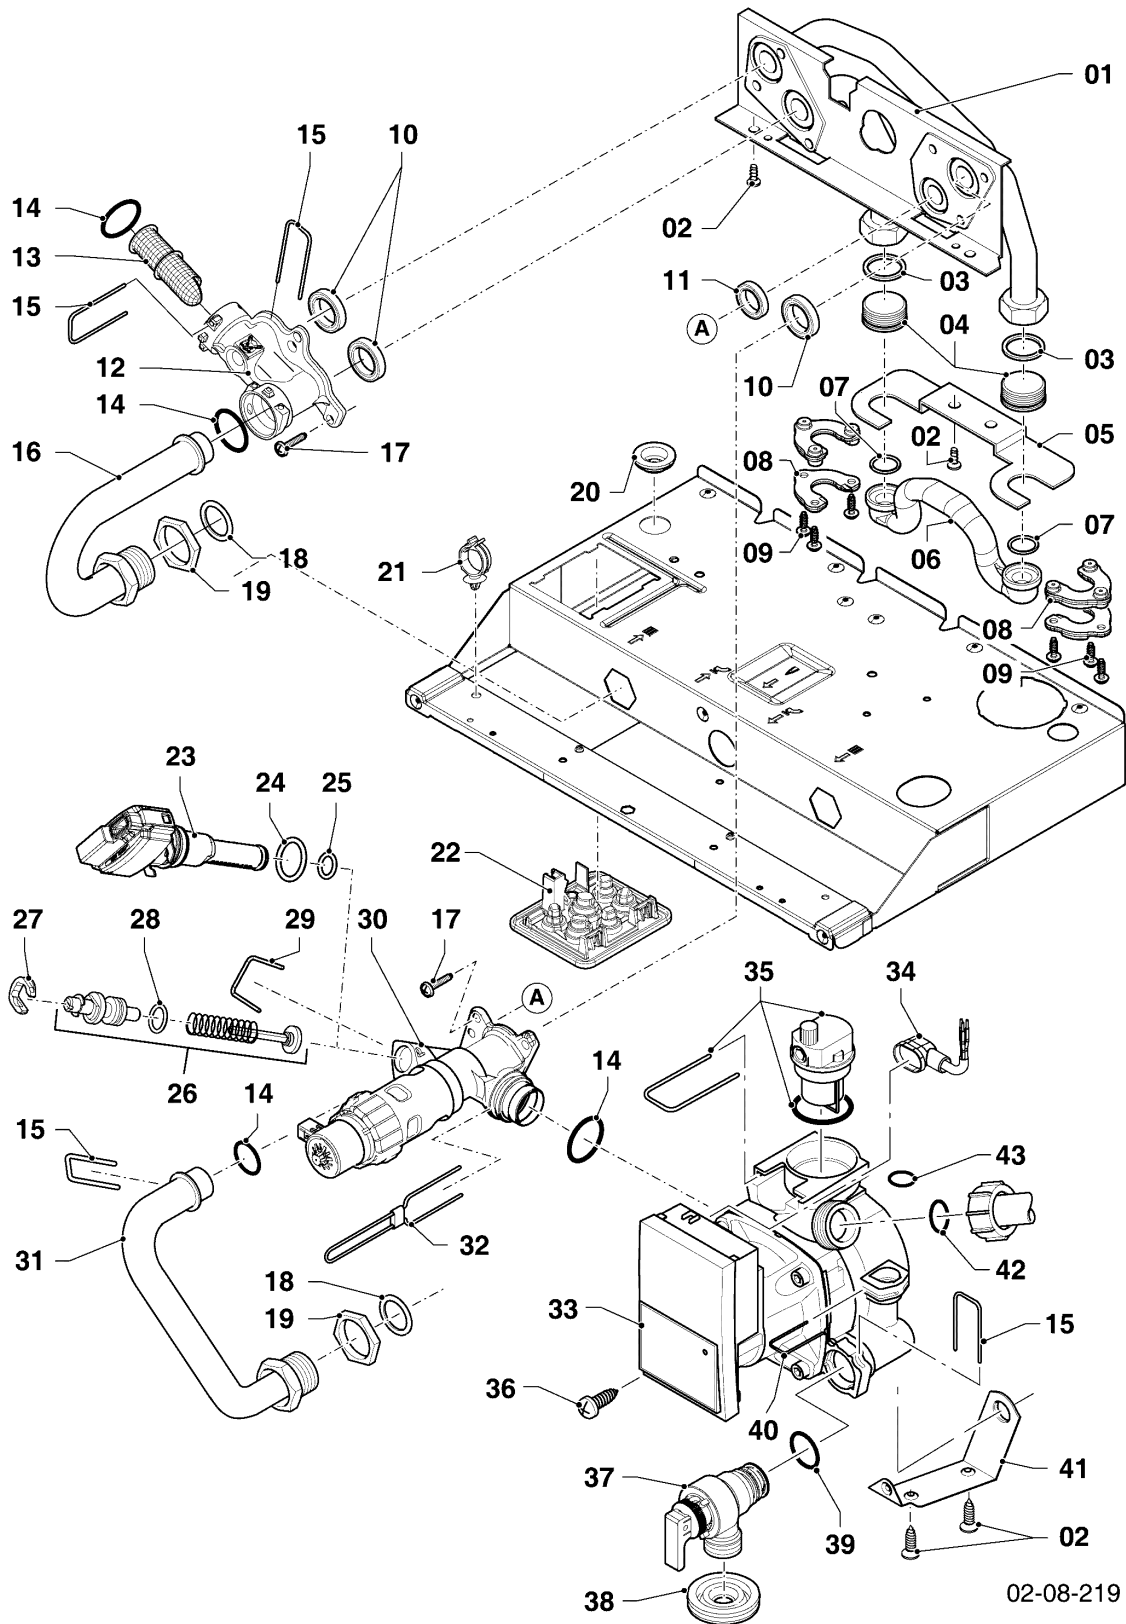

ecoTEC VU (condensing)

VU 256/5-7 (exclusive 627)

08a - Hydraulic parts (Hydroblock)

ecoTEC VU (condensing)

VU 256/5-7 (exclusive 627)

08a - Hydraulic parts (Hydroblock)

Pos.	Article	Description	Note
01	0020046782	Plate	with parts 02,10,11,14,17
02	0020107695	Screw, (PK10)	
03	981142	Sealing ring, (PK10)	
04	0020052070	Plug, (PK2)	with part 03
05	-	-	not for these appliances
06	-	-	not for these appliances
07	-	-	not for these appliances
08	-	-	not for these appliances
09	0020218790	Screw, (PK10)	
10	193535	Gasket, C-Type (PK10)	
11	178969	Gasket, C-Type (PK10)	
12	0020140559	Connection, composite	with parts 10,13,14,15,17,40,43
13	179030	Filter	with parts 14,15
14	193537	O-ring, (PK10)	
15	178992	Clip, (PK10)	
16	179033	Pipe	with parts 14,18,19
17	0020133828	Screw, (PK10)	
18	981140	Sealing ring, 3/4 (PK10)	
19	0020144600	Nut, 3/4 (PK4)	
20	509120	Gasket, (PK10)	
21	0020144599	Clip, (PK5)	
22	0020144603	Cable bushing	
23	-	-	not for these appliances
24	-	-	not for these appliances
25	-	-	not for these appliances
26	178980	Bypass	with part 28
27	-	-	not for these appliances
28	981165	O-ring, (PK10)	
29	0020107694	Clip, (PK5)	
30	0020132683	Diverter valve, brass	with parts 15,21,22,35,37
31	180999	Pipe	with parts 14,18
32	178981	Clip	
33	0020221617	Pump	with parts 02,10,11,14,15,29,34,35,36,39,41, 42,43