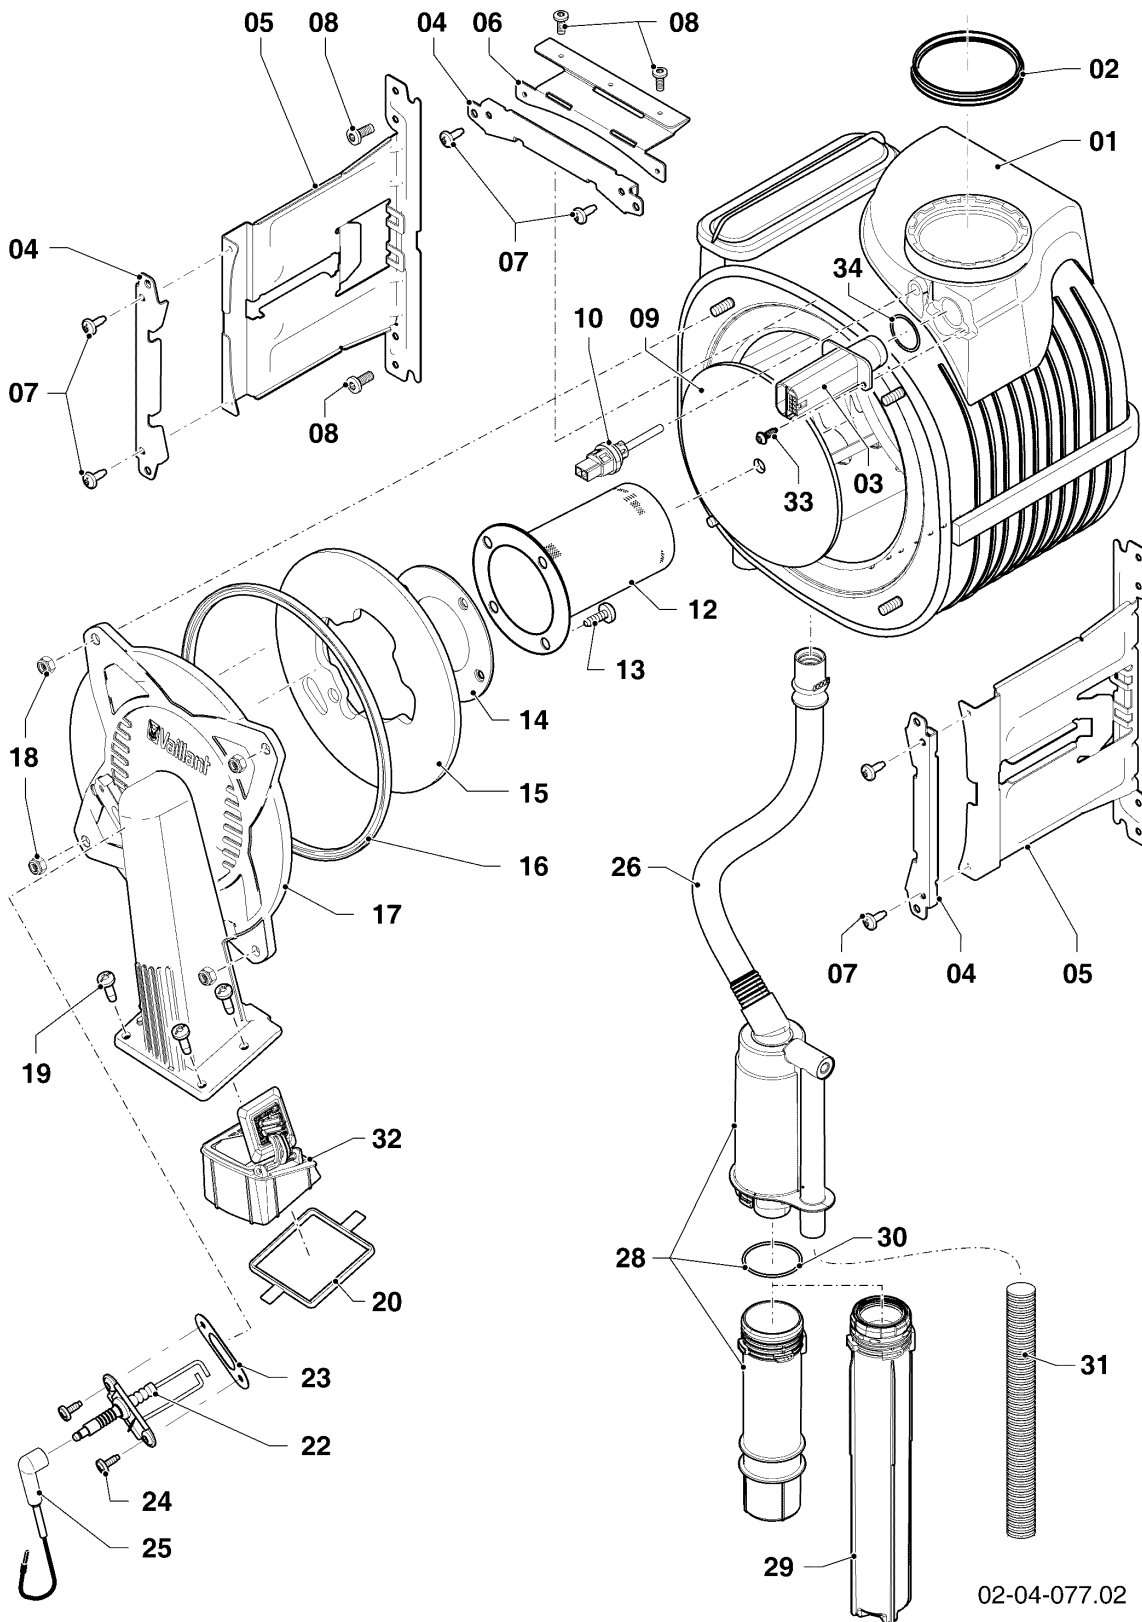

ecoTEC VU (condensing)

VU 256/5-7 (exclusive 627)

04 - Burner, Heat exchanger

02-04-077.02

ecoTEC VU (condensing)

VU 256/5-7 (exclusive 627)

04 - Burner, Heat exchanger

Pos.	Article	Description	Note
01	0020209507	Heat exchanger	with parts 09,16,18,34
02	981227	Sealing ring EPDM (DN 80)	
03	0020209505	Sensor	with parts 33,34
04	0020135117	Support, heat exchanger	with part 07
05	0020135113	Support PHE	with parts 07,08
06	-	-	not for these appliances
07	0020133828	Screw, (PK10)	
08	0020136643	Screw, (PK10)	
09	0020143489	Insulation, 16 mm with clips	
10	-	-	not for these appliances
12	0020223030	Burner	with parts 13,14
13	105900	Screw, (PK10)	
14	981103	Gasket burner	
15	193595	Insulation	with parts 13,14
16	0020038679	Gasket kit	with part 18
17	0020135118	Flange	with parts 13,14,16,18,19,20,23,24
18	0020026537	Nut, M6 (PK5)	
19	193597	Screw, (PK10)	
20	193594	Gasket	
22	0020133816	Electrode	with parts 23,24
23	981330	Gasket electrode	
24	118937	Pan head screw (M 5x12)	
25	0020135119	Cable, ignition	
25	0020075412	Plug (ignition)	
26	-	-	not available as spare part, see pos. no. 28
28	0020141345	Siphon/trap	with part 26
29	-	-	not for these appliances
30	0020077919	O-ring, (PK5)	
31	0020144602	Hose, condensate	
32	-	-	not for GB
33	0020218790	Screw, (PK10)	
34	0020218793	Gasket