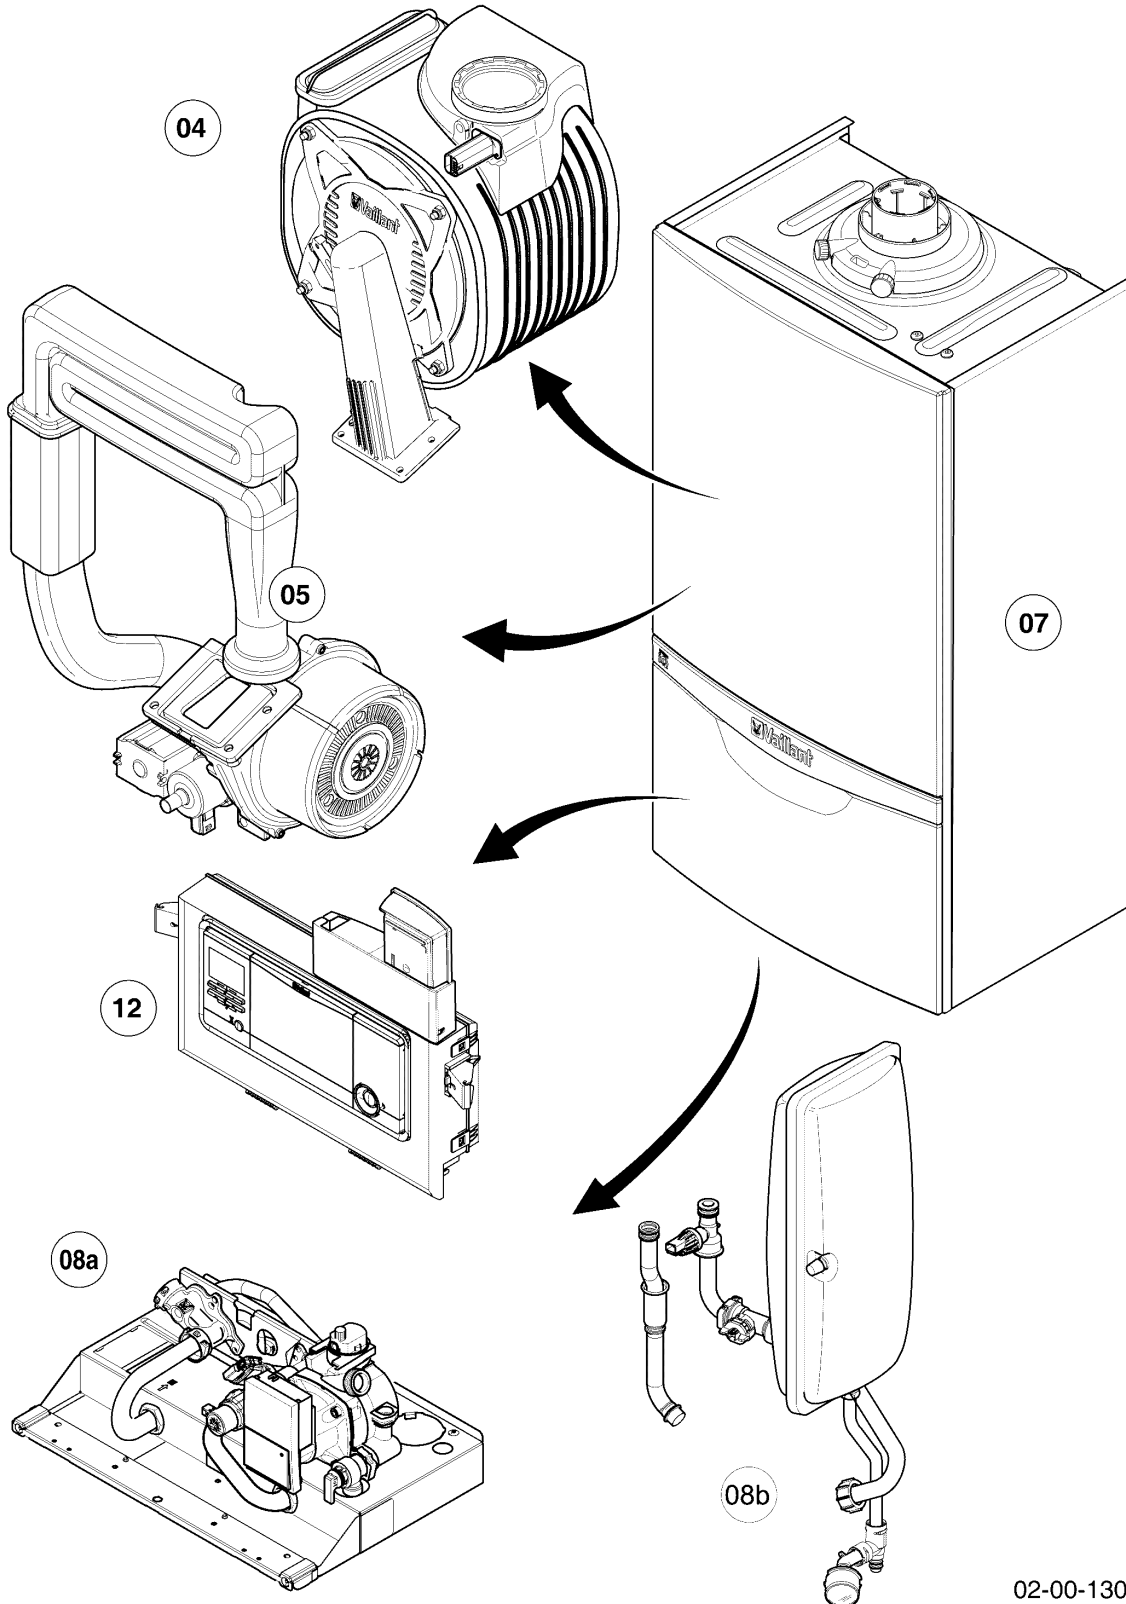

ecoTEC VU (condensing)

VU 256/5-7 (exclusive 627)
Assembly overview

02-00-130

ecoTEC VU (condensing)

VU 256/5-7 (exclusive 627)

Assembly overview

Pos.	Assembly group
04	Burner, Heat exchanger
05	Gas section
07	Casing parts
08a	Hydraulic parts (Hydroblock)
08b	Hydraulic parts
08c	Connection parts (acc.)
12	Control box