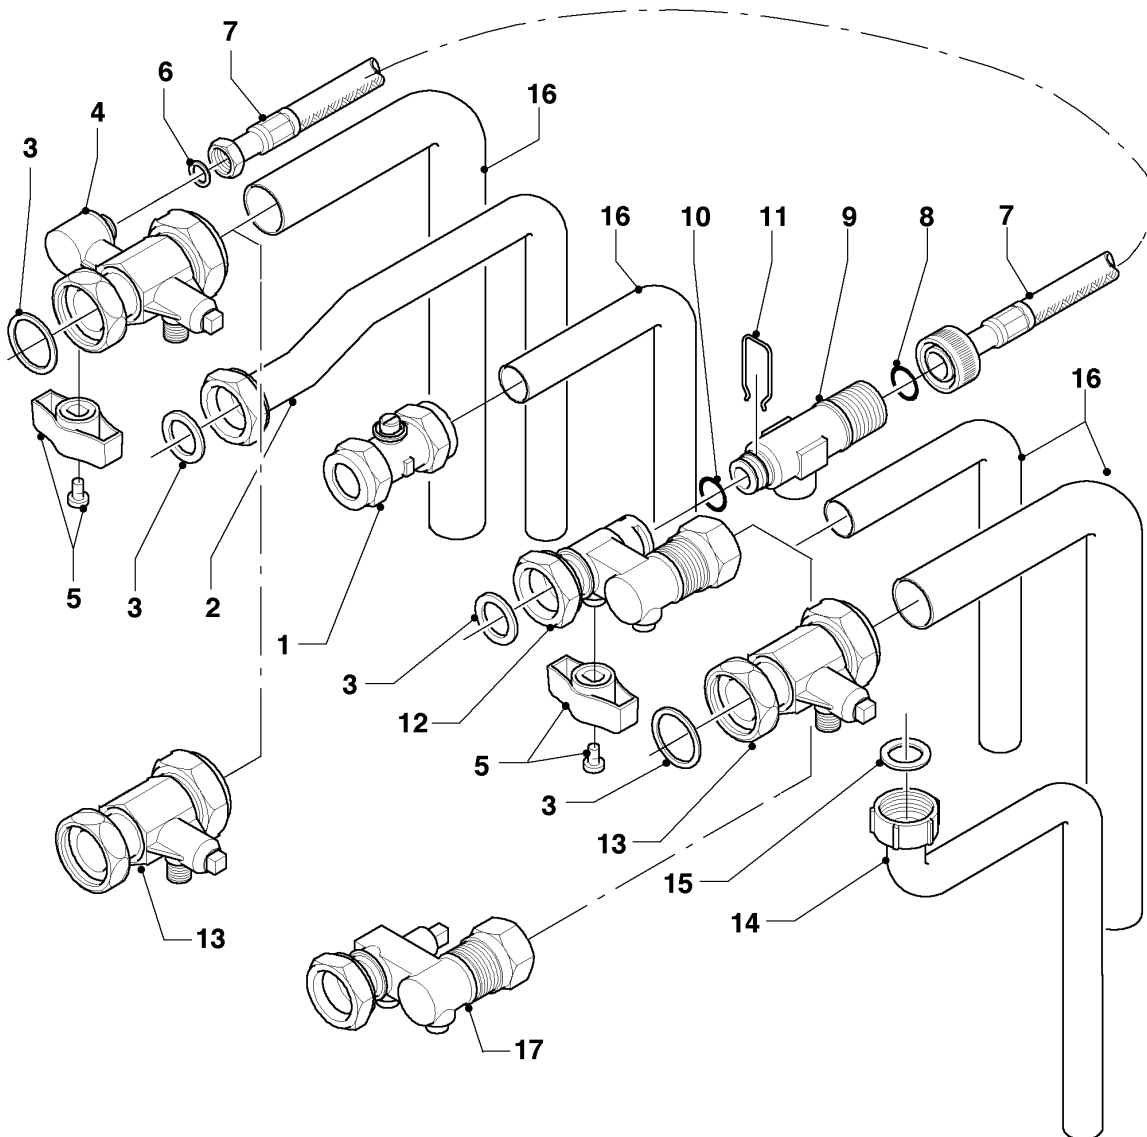

ecoTEC VU (condensing)

VU 256/5-7 (exclusive 627)

08c - Connection parts (acc.)

02 - 08 - 125.01

ecoTEC VU (condensing)

VU 256/5-7 (exclusive 627)

08c - Connection parts (acc.)

Pos.	Article	Description	Note
00	0020005550	ASSEMBLY KIT 178773	not shown
01	082782	Gas shut-off valve 15 x 15	
02	-	-	not for these appliances
03	981140	Sealing ring, 3/4 (PK10)	
04	-	-	not for these appliances
05	0020010292	Handle, (PK2)	
06	-	-	not for these appliances
07	-	-	not for these appliances
08	-	-	not for these appliances
09	-	-	not for these appliances
10	-	-	not for these appliances
11	-	-	not for these appliances
12	-	-	not for these appliances
13	0020010296	Service cock	with part 03
14	0020010297	Tube, pressure relief valve (copper)	with part 15
15	0020010298	Sealing ring (PK10)	
16	0020137082	kit pipes ecoTEC 5-5 system boilers	
17	-	-	not for these appliances