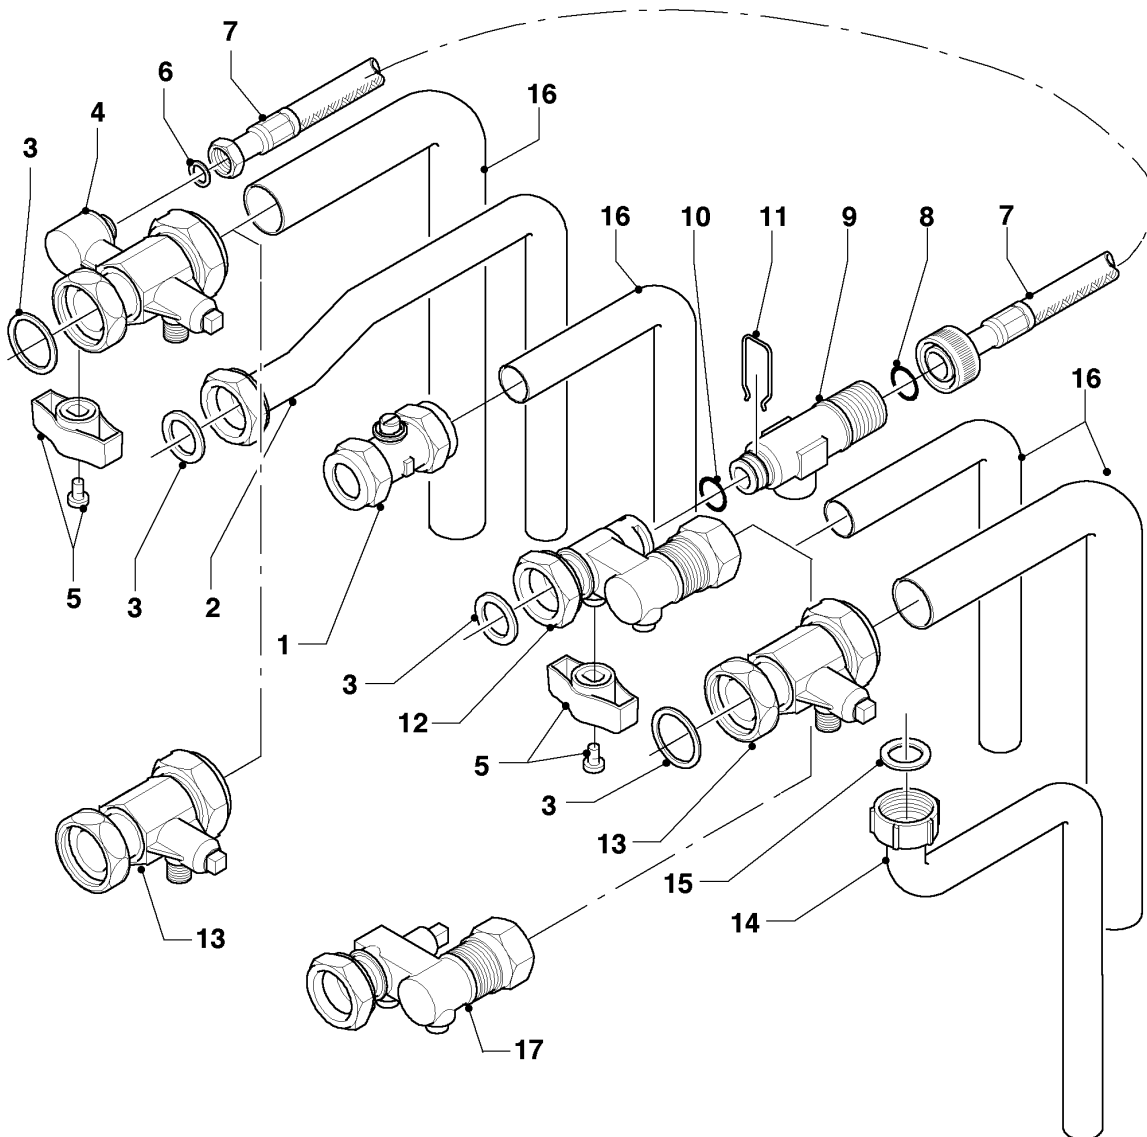

ecoTEC VUW (condensing)

VUW 286/5-3 R4 (pro 28)

08c - Connection parts (acc.)

02 - 08 - 125.01

ecoTEC VUW (condensing)

VUW 286/5-3 R4 (pro 28)

08c - Connection parts (acc.)

Pos.	Article	Description	Note
00	0020005548	ASSEMBLY KIT 178771	not shown
01	082782	Gas shut-off valve 15 x 15	
02	0020010290	Pipe	with part 03
03	981140	Sealing ring, 3/4 (PK10)	
04	-	-	not for these appliances
05	0020010292	Handle, (PK2)	
06	-	-	not for these appliances
07	-	-	not for these appliances
08	-	-	not for these appliances
09	-	-	not for these appliances
10	-	-	not for these appliances
11	-	-	not for these appliances
12	-	-	not for these appliances
13	0020010296	Service cock	with part 03
14	0020010297	Tube, pressure relief valve (copper)	with part 15
15	0020010298	Sealing ring (PK10)	
16	-	-	not for these appliances
17	014714	Valve