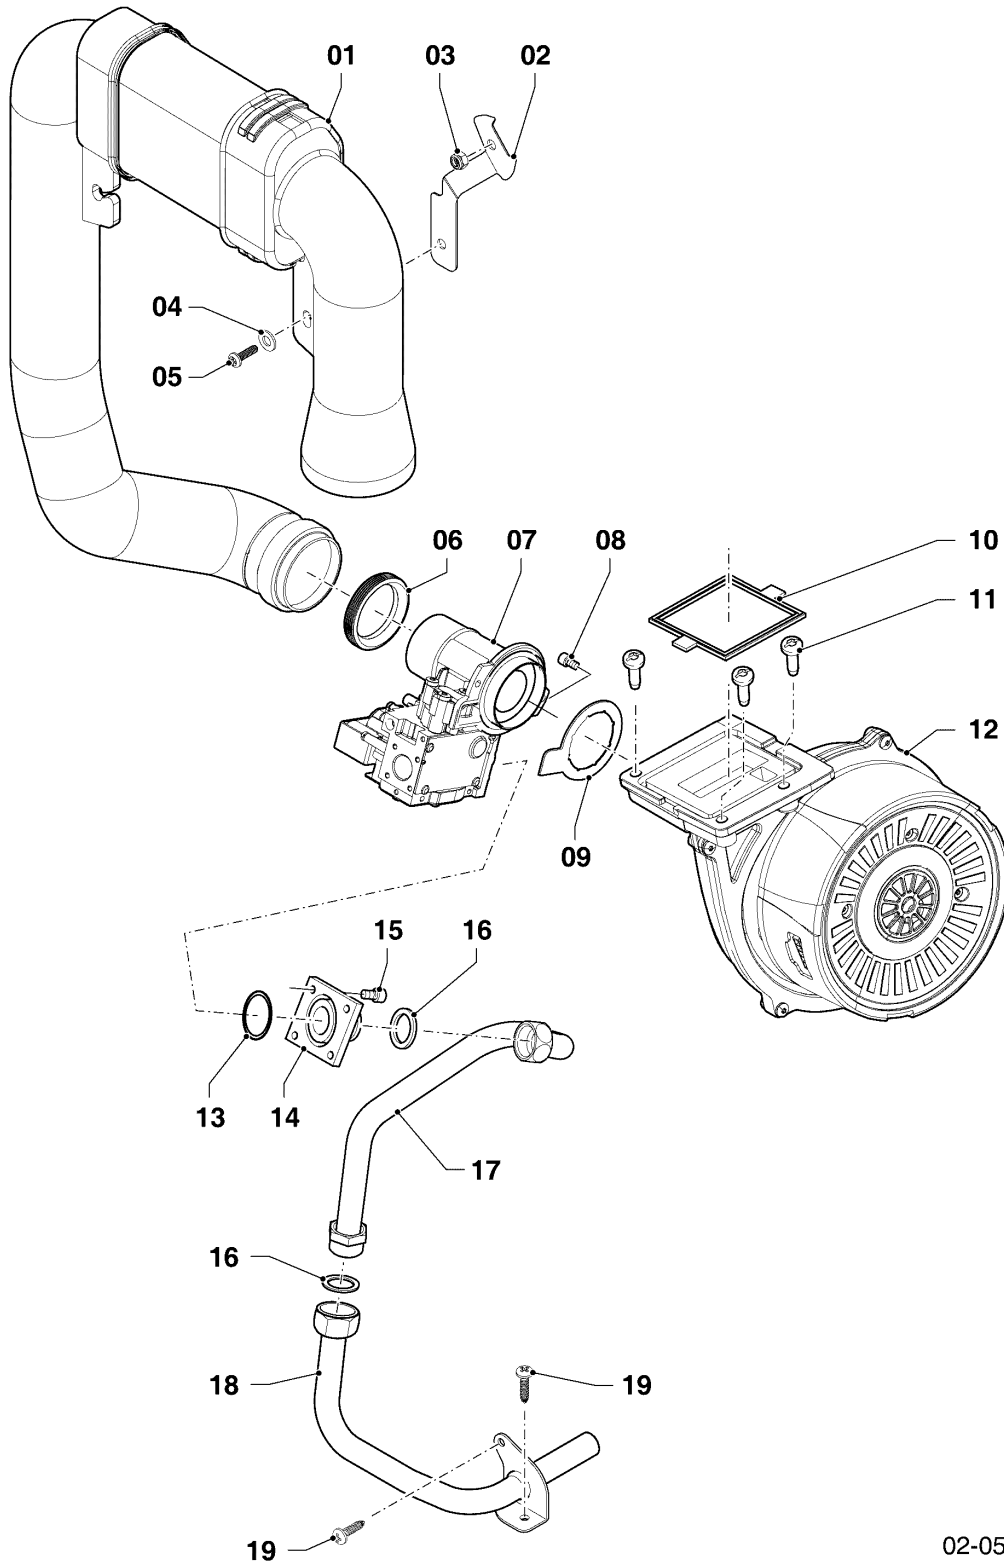

ecoTEC VUW (condensing)

VUW 286/5-3 R4 (pro 28)

05 - Gas section

02-05-028

ecoTEC VUW (condensing)

VUW 286/5-3 R4 (pro 28)

05 - Gas section

Pos.	Article	Description	Note
01	0020135146	Air inlet pipe	
02	0020135151	Support air inlet duct	with parts 03,04,05
03	0020026537	Nut, M6 (PK5)	
04	0020135152	Washer, (PK10)	
05	0020133833	Screw, (PK10)	
06	981111	Gasket	
07	0020146732	Gas section with venturi	VUW 286/5-3 R4 (pro 28), with parts 06,08,09,13,14,15,16
08	509685	Screw, (PK10)	
09	0020135141	Gasket, fan	
10	193594	Gasket	
11	193597	Screw, (PK10)	
12	0020228304	Fan	with parts 08,09,10,11
13	0020133834	O-ring (PK10)	
14	0020010868	Adaptor piece (gas valve)	with parts 13,15,16
15	105904	Screw (set)	
16	981142	Sealing ring, (PK10)	
17	0020141342	Gas pipe (top)	VUW 286/5-3 R4 (pro 28), with part 16
18	0020141343	Gas pipe (bottom)	with parts 16,19
19	0020136643	Screw, (PK10)	