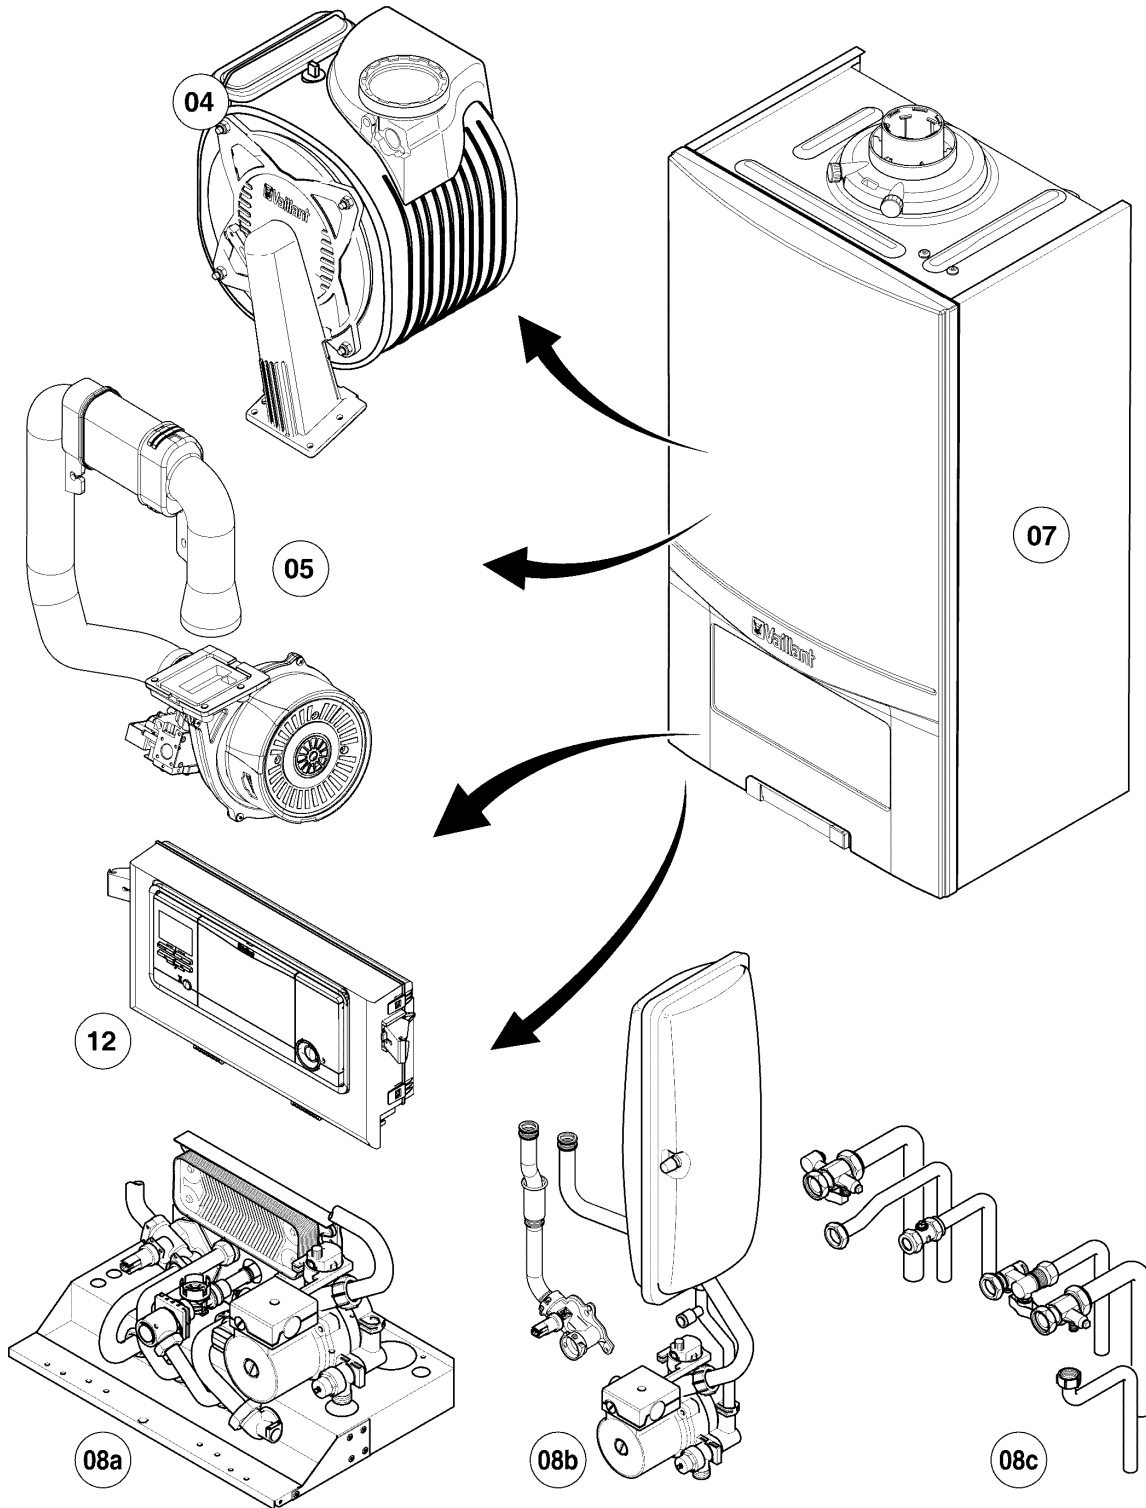

ecoTEC VUW (condensing)

VUW 286/5-3 R4 (pro 28)

Assembly overview

02-00-112

ecoTEC VUW (condensing)

VUW 286/5-3 R4 (pro 28)

Assembly overview

Pos.	Assembly group
04	Burner, Heat exchanger
05	Gas section
07	Casing parts
08a	Hydraulic parts (Hydroblock)
08b	Hydraulic parts
08c	Connection parts (acc.)
12	Control box