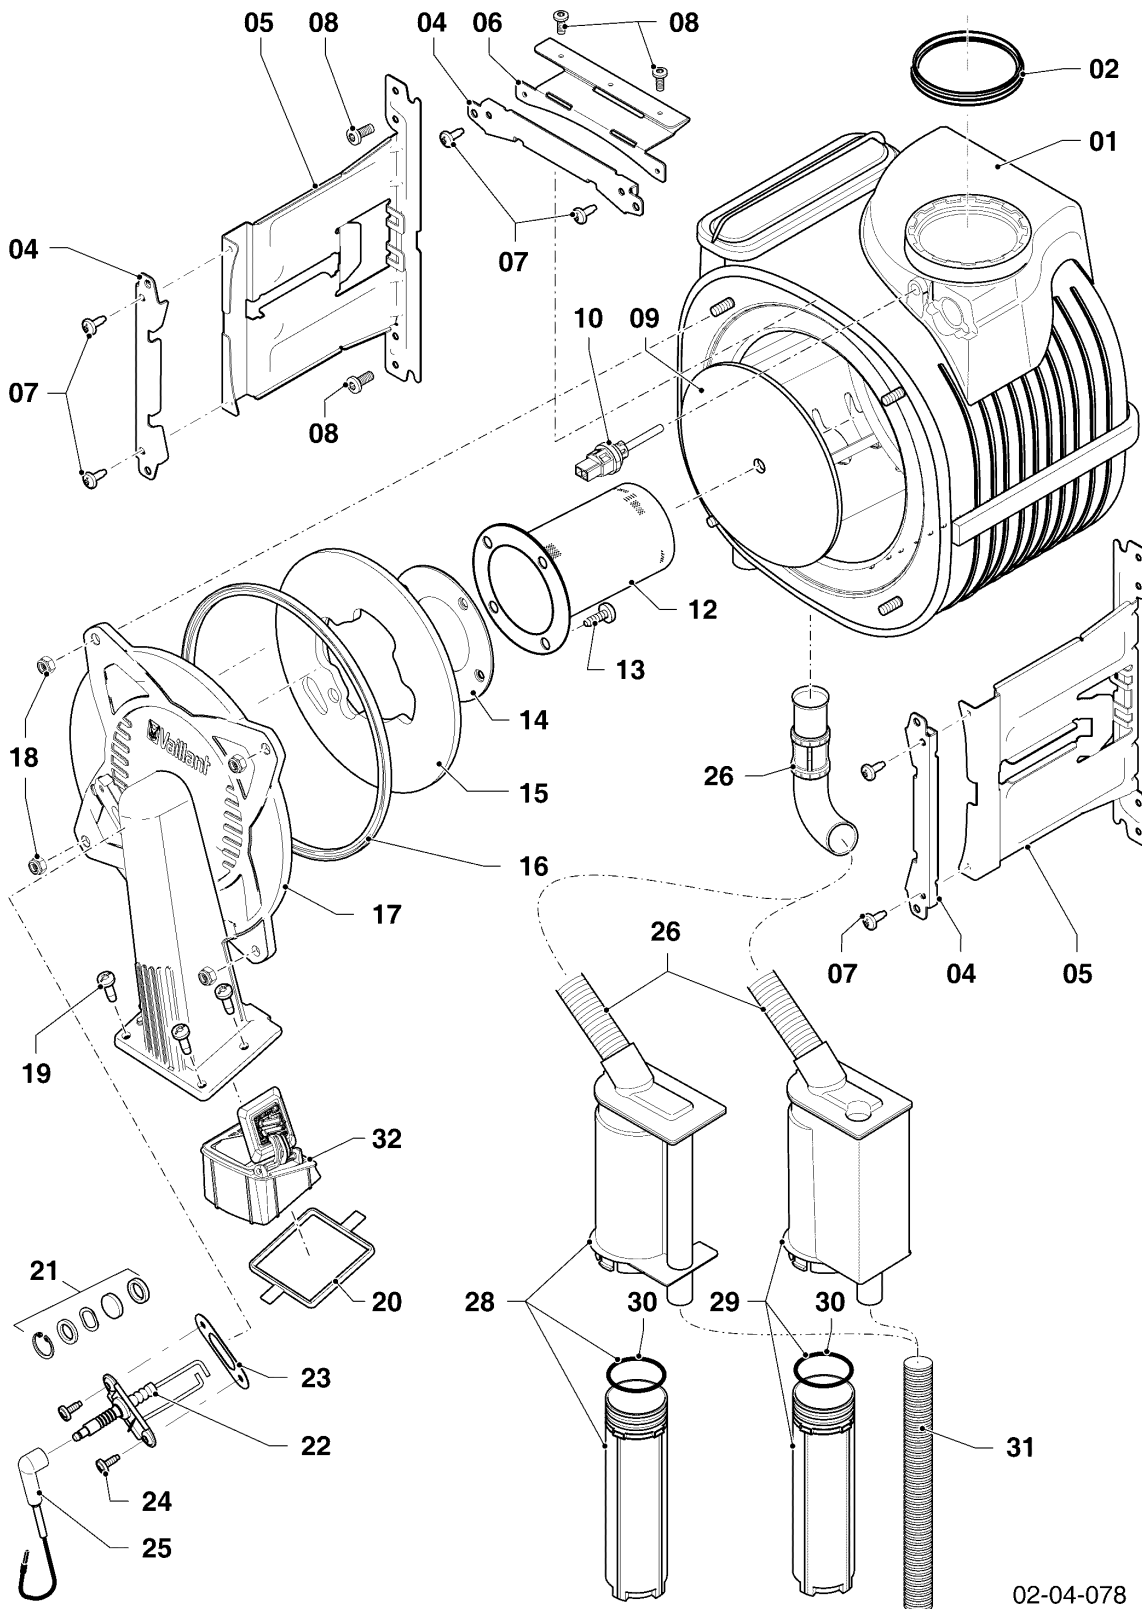

ecoTEC VUW (condensing)

VUW 286/5-3 R4 (pro 28)

04 - Burner, Heat exchanger

02-04-078

ecoTEC VUW (condensing)

VUW 286/5-3 R4 (pro 28)

04 - Burner, Heat exchanger

Pos.	Article	Description	Note
01	0020209544	Heat exchanger	VUW 286/5-3 R4 (pro 28), with parts 09,16,18
02	981227	Sealing ring EPDM (DN 80)	
04	0020135117	Support, heat exchanger	with part 07
05	0020135113	Support PHE	VUW 286/5-3 R4 (pro 28), with parts 07,08
06	-	-	not for these appliances
07	0020133828	Screw, (PK10)	
08	0020136643	Screw, (PK10)	
09	0020143489	Insulation, 16 mm with clips	
10	-	-	not for these appliances
12	0020223030	Burner	VUW 286/5-3 R4 (pro 28), with parts 13,14
13	105900	Screw, (PK10)	
14	981103	Gasket burner	
15	193595	Insulation	with parts 13,14
16	0020038679	Gasket kit	with part 18
17	0020135118	Flange	with parts 13,14,16,18,19,20,21,23,24
18	0020026537	Nut, M6 (PK5)	
19	193597	Screw, (PK10)	
20	193594	Gasket	
21	161245	Inspection glass	
22	0020133816	Electrode	with parts 23,24
23	981330	Gasket electrode	
24	118937	Pan head screw (M 5x12)	
25	0020135119	Cable, ignition	
25	0020075412	Plug (ignition)	
26	-	-	not available as spare part, see pos. 28
28	0020184119	Siphon/trap	with part 26
29	-	-	not for these appliances
30	0020077919	O-ring, (PK5)	
31	0020144602	Hose, condensate	
32	-	-	not for these appliances