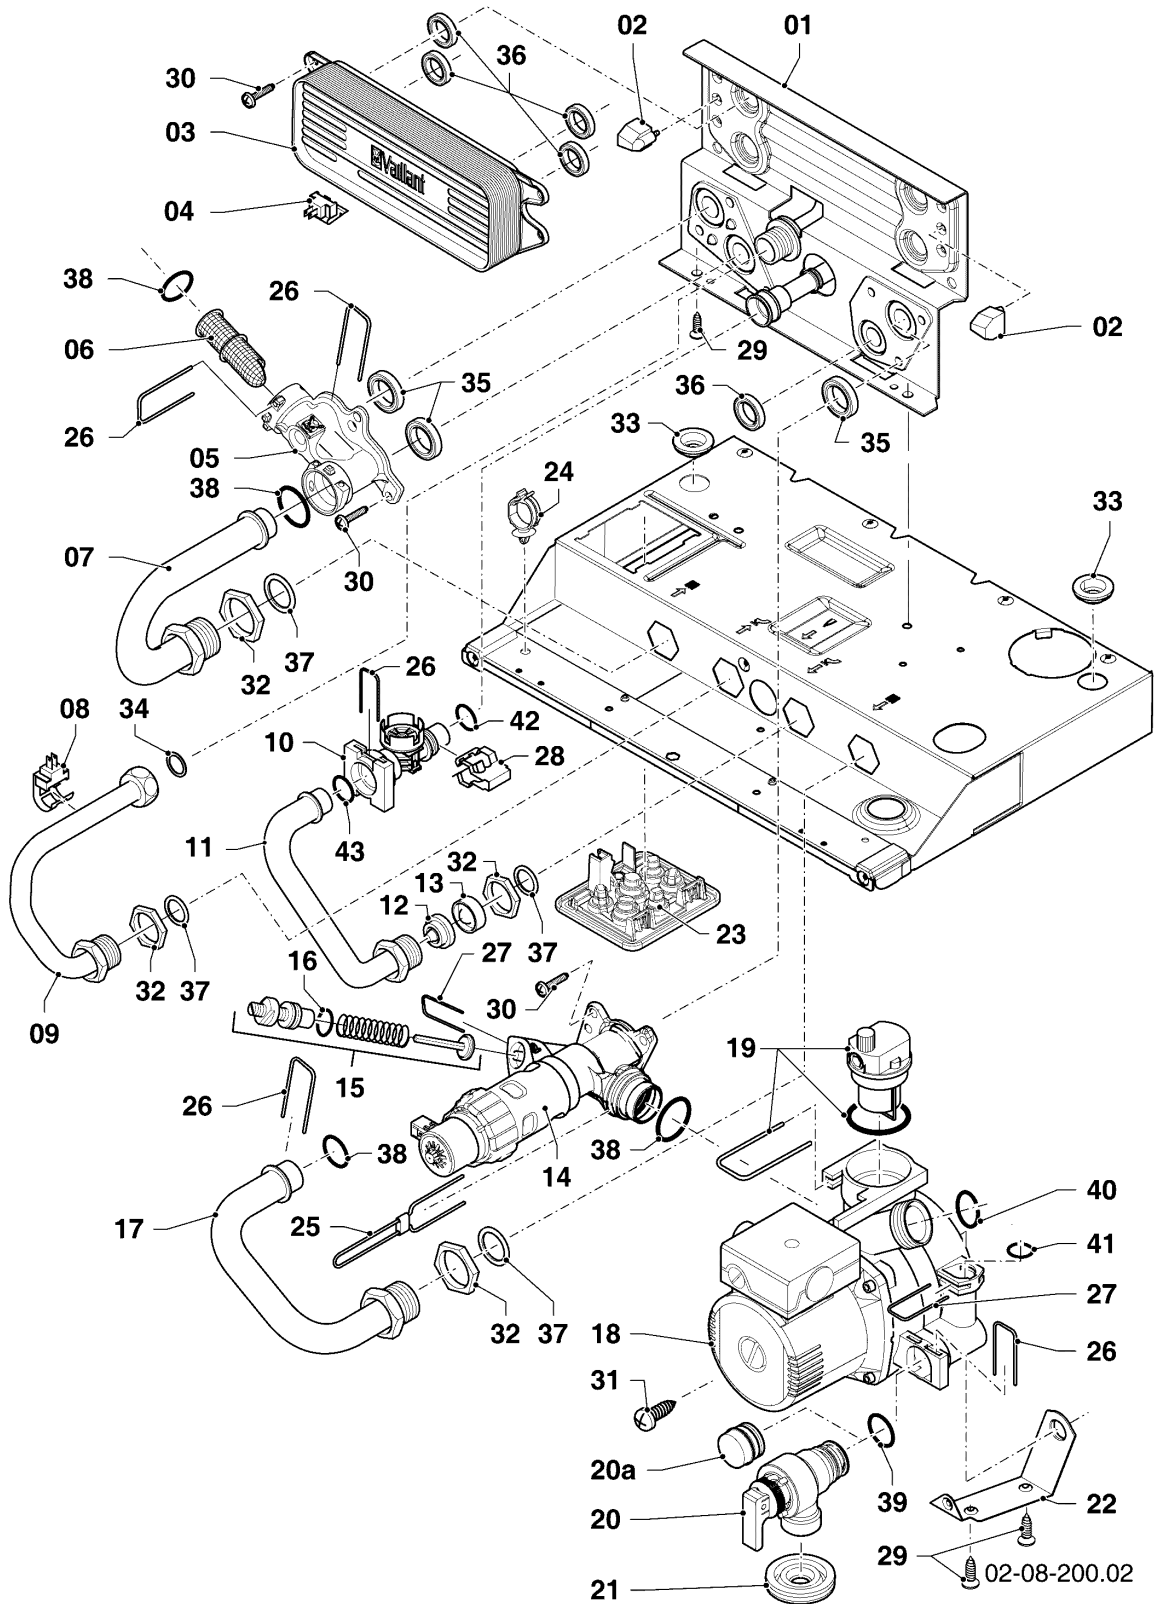

ecoTEC VUW (condensing)

VUW 286/5-3 R4 (pro 28)

08a - Hydraulic parts (Hydroblock)

ecoTEC VUW (condensing)

VUW 286/5-3 R4 (pro 28)

08a - Hydraulic parts (Hydroblock)

Pos.	Article	Description	Note
01	178965	Support	with parts 02,28,29,30,34,35,36,37,38,42,43
02	193536	Guide, (PK2)	
03	0020020018	Heat exchanger dhw, 11 (13) plates	with parts 30,36
04	103430	Sensor NTC (DHW heat exchanger)	
05	0020140559	Connection, composite	with parts 06,26,30,35,38
06	179030	Filter	with parts 26,38
07	179033	Pipe	with parts 32,37,38
08	-	-	not for these appliances
09	179034	Pipe	with parts 34,37
10	178988	Flow sensor	with parts 26,28,42,43
11	117306	Pipe	with parts 13,37,43
12	012976	Limiter 9.4l/min	VUW 286/5-3 R4 (pro 28)
13	074514	Filter	
14	0020020015	Diverter valve, plastic	with parts 15,26,30,35,36,37,38
15	178980	Bypass	with parts 16,27
16	981165	O-ring, (PK10)	
17	180999	Pipe	with parts 37,38
18	0020136638	Pump	with parts 19,22,26,27,29,31,35,36,37,38,39, 40,41
19	104521	Automatic de-aerator	
20	178985	Pressure relief valve, 3 bar	with parts 26,39
20a	-	-	not for these appliances
21	0020039723	Gasket	
22	178984	Support	with parts 29,31
23	0020144603	Cable bushing	
24	0020144599	Clip, (PK5)	
25	178981	Clip	
26	178992	Clip, (PK10)	
27	0020107694	Clip, (PK5)	
28	178966	Clip	
29	0020107695	Screw, (PK10)