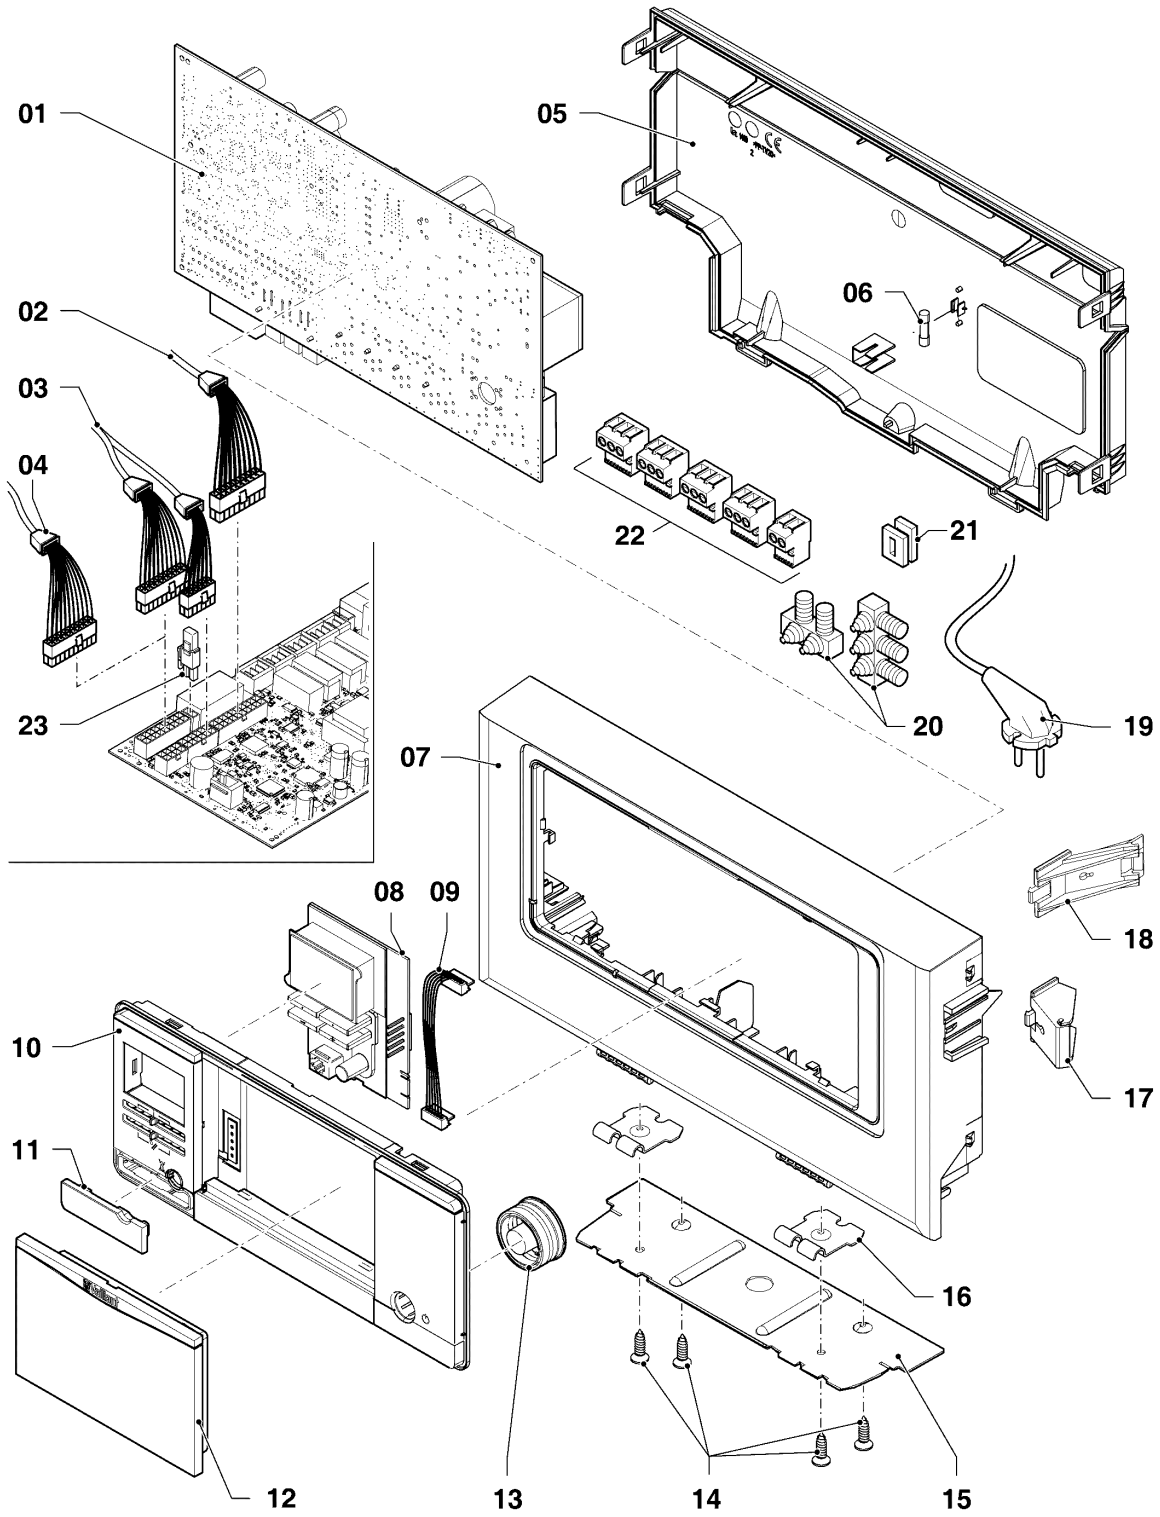

ecoTEC VUW (condensing)

VUW 286/5-3 R4 (pro 28)

12 - Control box

02-12-061.01

ecoTEC VUW (condensing)

VUW 286/5-3 R4 (pro 28)

12 - Control box

Pos.	Article	Description	Note
01	0020135165	Printed circuit board	with part 22
02	0020135161	Wiring harness	
03	-	-	not for these appliances
04	0020210208	Wiring harness	
05	0020136635	Casing back	with part 06
06	0020067507	Fuse, 2,0 A T2H (PK10)	
07	0020136632	Casing front (pro)	with parts 10,11,12,13
08	0020136629	Display	
09	0020136630	Cable, display	
10	-	-	not available separately, see pos. 07
11	0020136640	Cover diagnostic connector	
12	0020136634	Cover control (pro)	
13	0020136641	Button power switch (pro)	
14	0020136643	Screw, (PK10)	
15	-	-	not for these appliances
16	0020144611	Support, control box (PK2)	with part 14
17	193583	Support, (PK2)	
18	-	-	not for these appliances
19	-	-	not for GB
20	078533	Cable fixation	
21	139438	Black plastic filler control box	
22	0020136646	Connector ProE (Set)	
23	-	-	not for these appliances