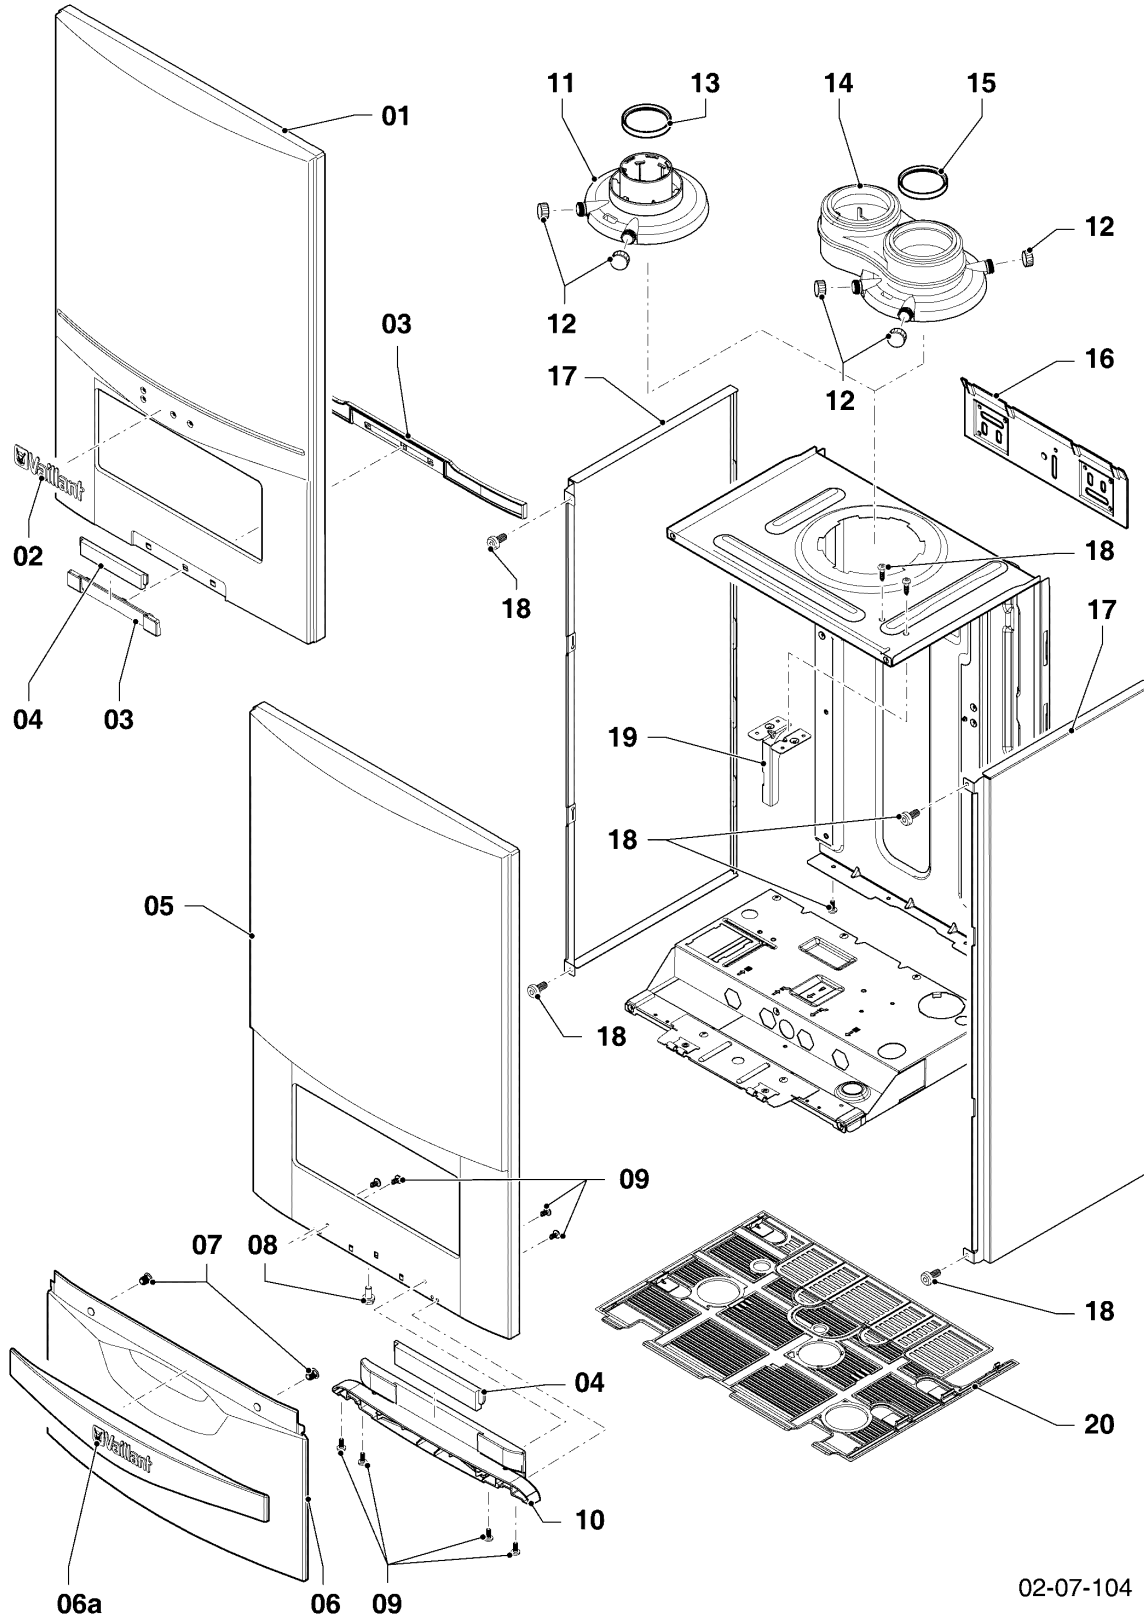

ecoTEC VUW (condensing)

VUW 286/5-3 R4 (pro 28)

07 - Casing parts

02-07-104

ecoTEC VUW (condensing)

VUW 286/5-3 R4 (pro 28)

07 - Casing parts

Pos.	Article	Description	Note
01	0020144589	Casing parts, front (pro)	with parts 02,03
02	0020141347	Company plaque Vaillant	
03	0020141348	Support, name plaque	
04	0020141349	Plate, product name	
05	-	-	not for these appliances
06	-	-	not for these appliances
06a	-	-	not for these appliances
07	-	-	not for these appliances
08	105839	Screw, (PK10)	
09	-	-	not for these appliances
10	-	-	not for these appliances
11	0020144596	Adapter, 60/100	with parts 12,13
12	147392	Cap, (PK5)	
13	981233	Lip seal EPDM (DN 60)	
14	-	-	not for these appliances
15	-	-	not for these appliances
16	180987	Support	
16	0020130588	Fastening kit (screws + plugs)	not shown
17	0020144593	Casing parts, side panel	with part 18
18	0020136643	Screw, (PK10)	
19	0020144598	Support (expansion vessel)	with part 18
20	-	-	not for these appliances