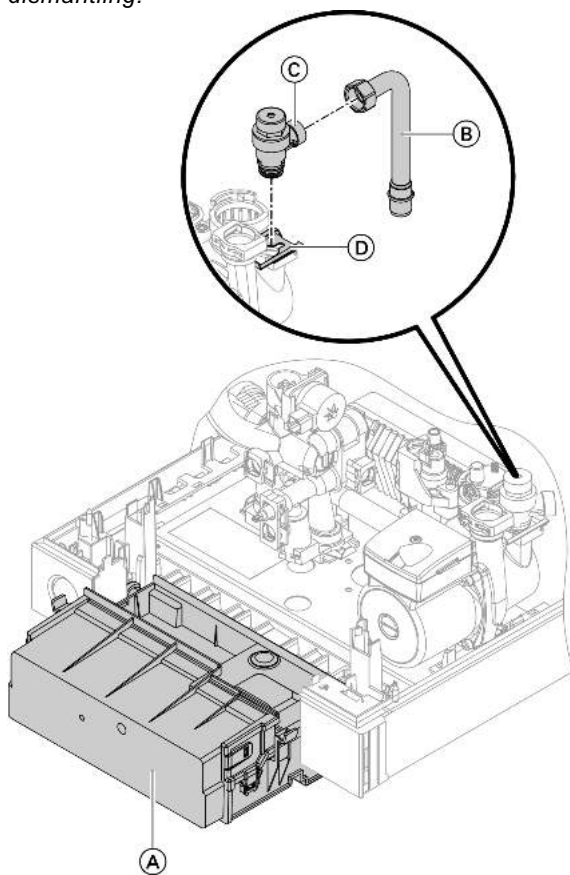

Installation and service instructions

Replacing the safety valve

Note

Residual water may escape during dismantling.

1. Drain the boiler from the heating water side.

Installation and service instructions

2. Release side closures and pivot control unit (A) down.

3. Remove drain pipe (B) from safety valve (C).

4. Release locking clip (D) and remove safety valve (C).

5. Insert new safety valve (C) and secure with locking clip (D).

Replacing the safety valve (cont.)