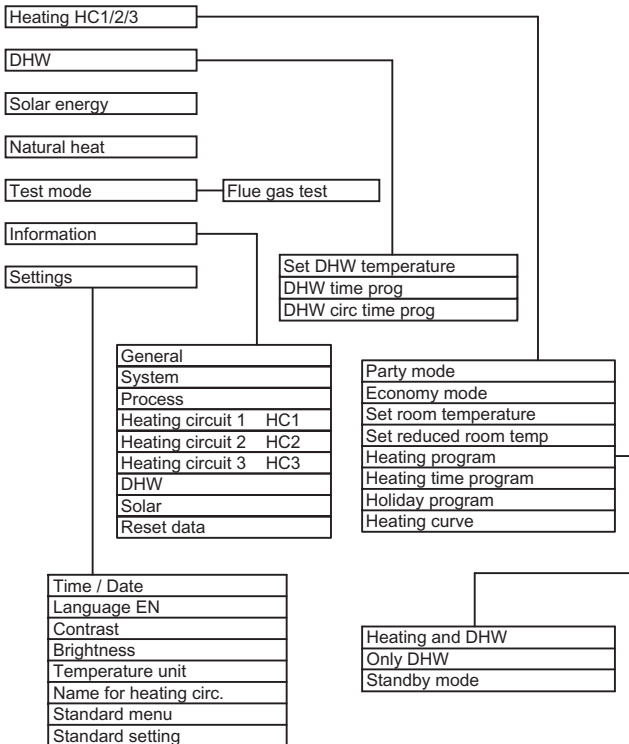

- 
-  Changes the set room temperature
  -  Changes the operating program
  -  Takes you one step back in the menu
  - OK** Confirms your selections or settings
  - ?** Calls up additional information
  -  Calls up the extended menu
  -  Cursor keys  
Scroll through the menu or adjust values

## Extended menu

Press 

## Note

The maximum number of displays is shown. Depending on the system equipment level, some displays will not appear.