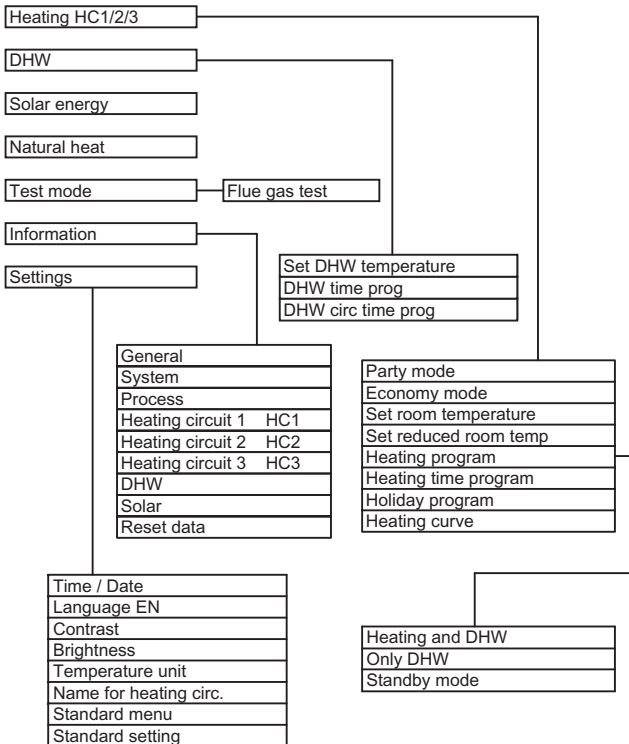

- 
-  Changes the set room temperature
  -  Changes the operating program
  -  Takes you one step back in the menu
  - OK** Confirms your selections or settings
  - ?** Calls up additional information
  -  Calls up the extended menu
  -  Cursor keys  
Scroll through the menu or adjust values

## Extended menu

Press 

### Note

The maximum number of displays is shown. Depending on the system equipment level, some displays will not appear.