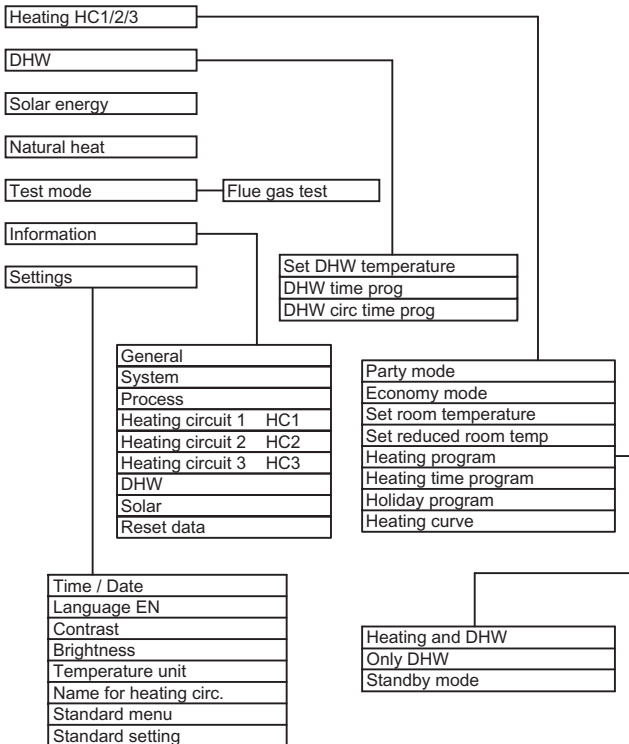

-
-  Changes the set room temperature
 -  Changes the operating program
 -  Takes you one step back in the menu
 - OK** Confirms your selections or settings
 - ?** Calls up additional information
 -  Calls up the extended menu
 -  Cursor keys
Scroll through the menu or adjust values

Extended menu

Press 

Note

The maximum number of displays is shown. Depending on the system equipment level, some displays will not appear.